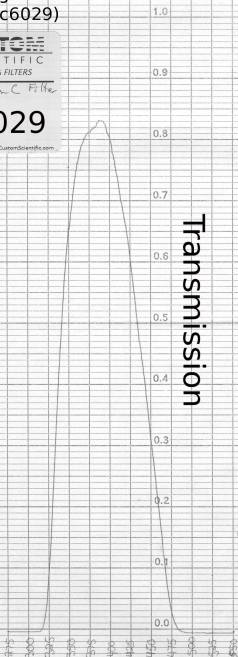

# Washington C Filter Transmission Curve (c6029)

**CUSTOM**  
 SCIENTIFIC  
 OPTICS & FILTERS

*Washington C Filter*

## c6029

Phoenix, AZ 1 www.CustomScientific.com

Transmission

Wavelength (nm)