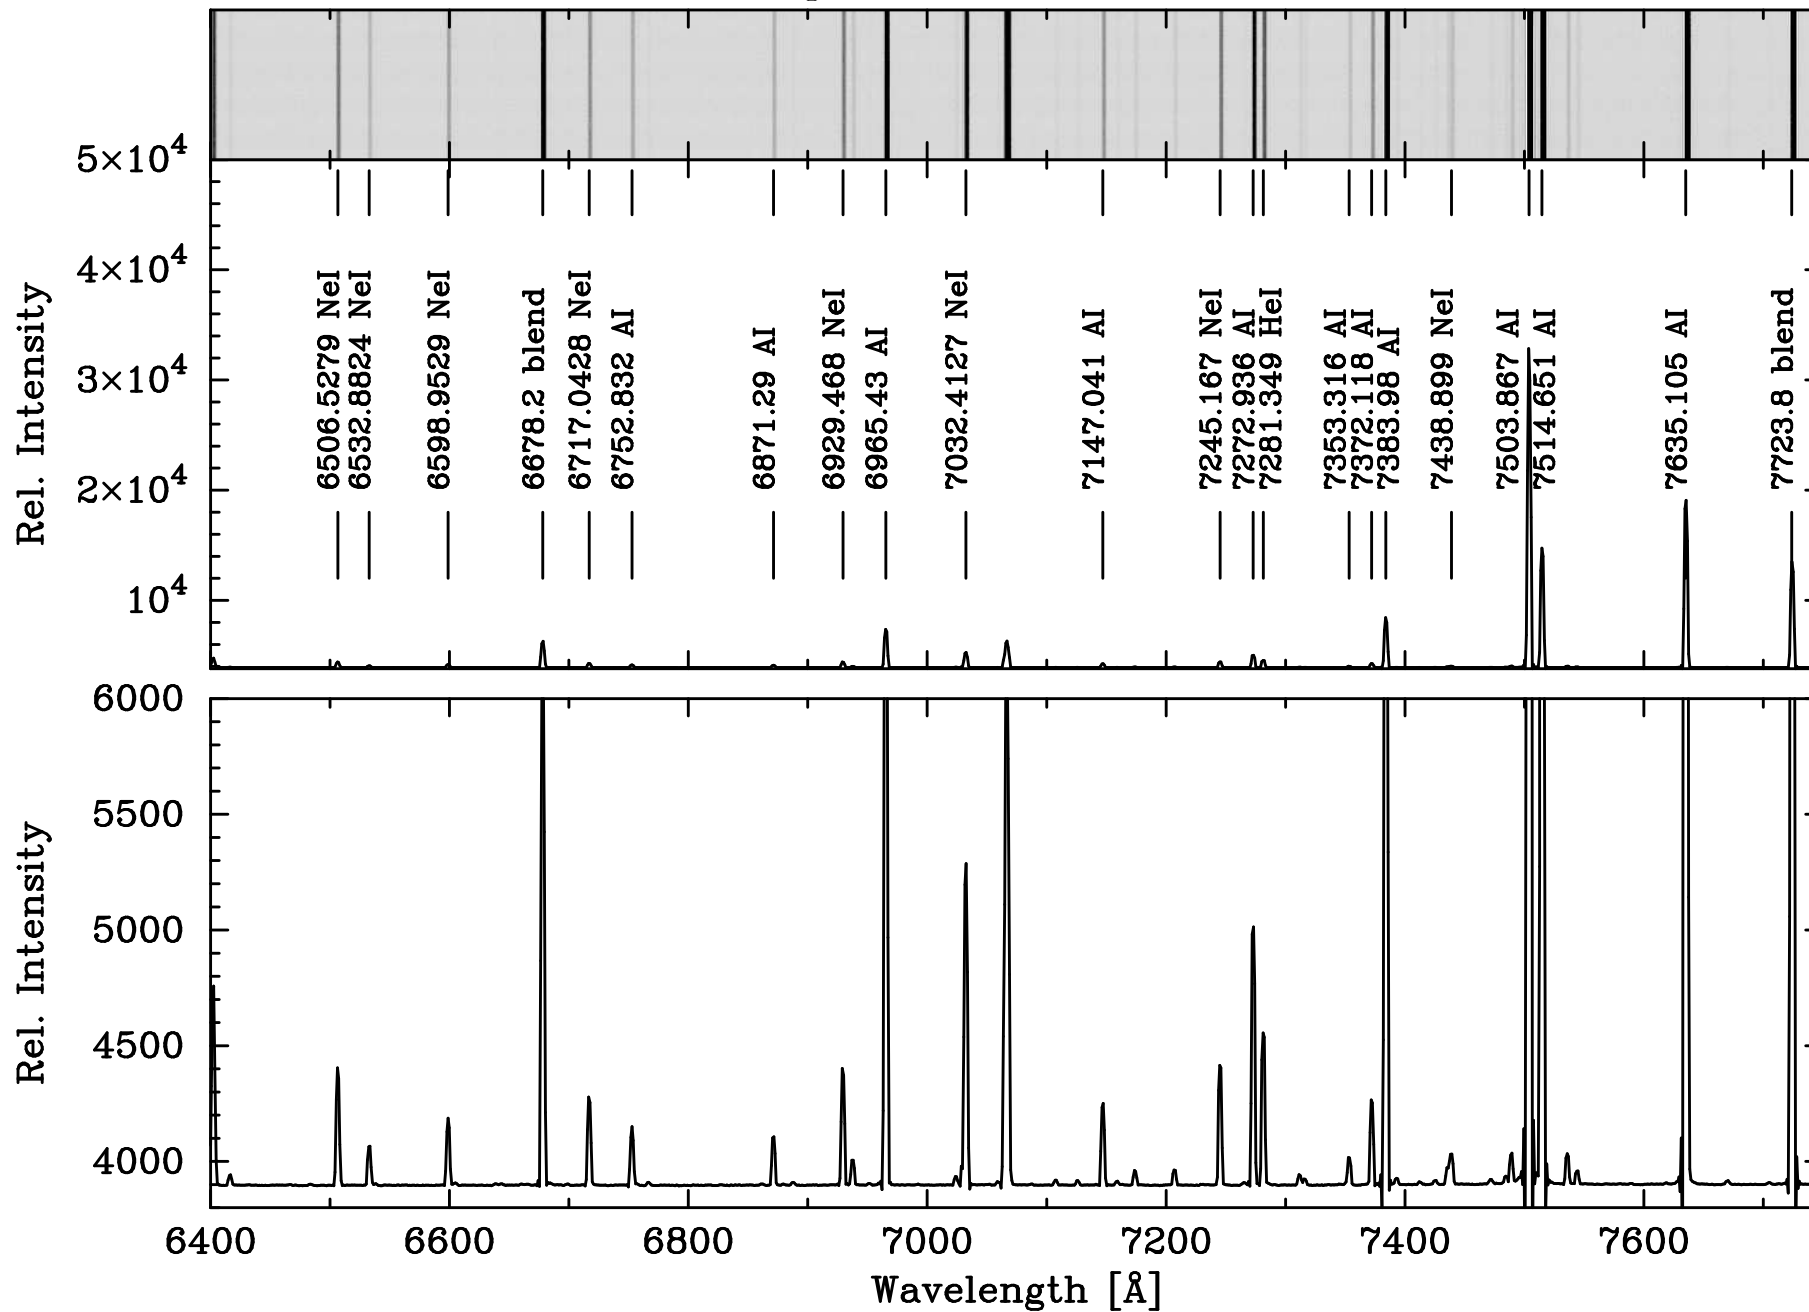

# HeNeAr - KOSMOS Red Grating Center Slit

# HeNeAr – KOSMOS Red Grating Center Slit