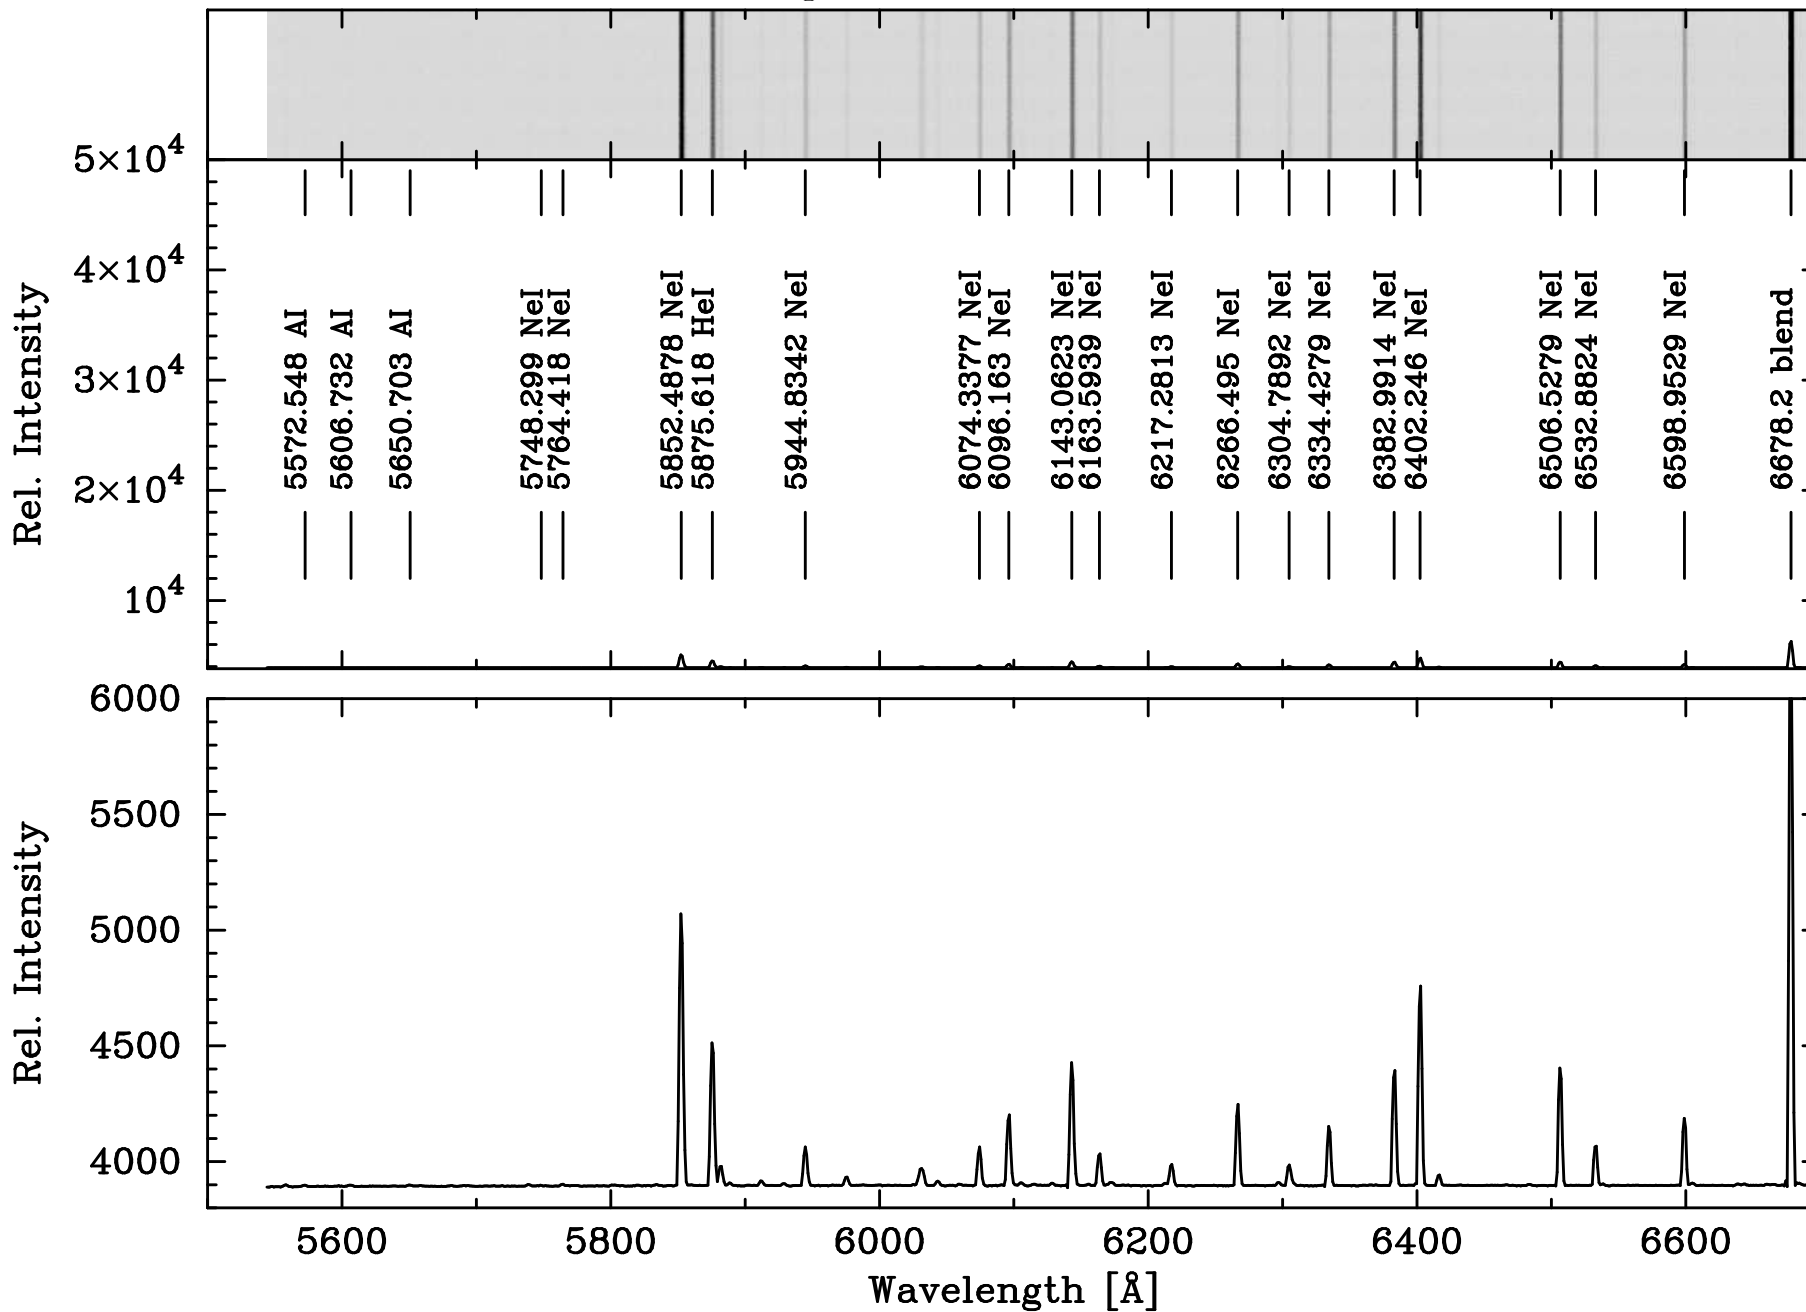

# HeNeAr - KOSMOS Red Grating Center Slit

# HeNeAr – KOSMOS Red Grating Center Slit