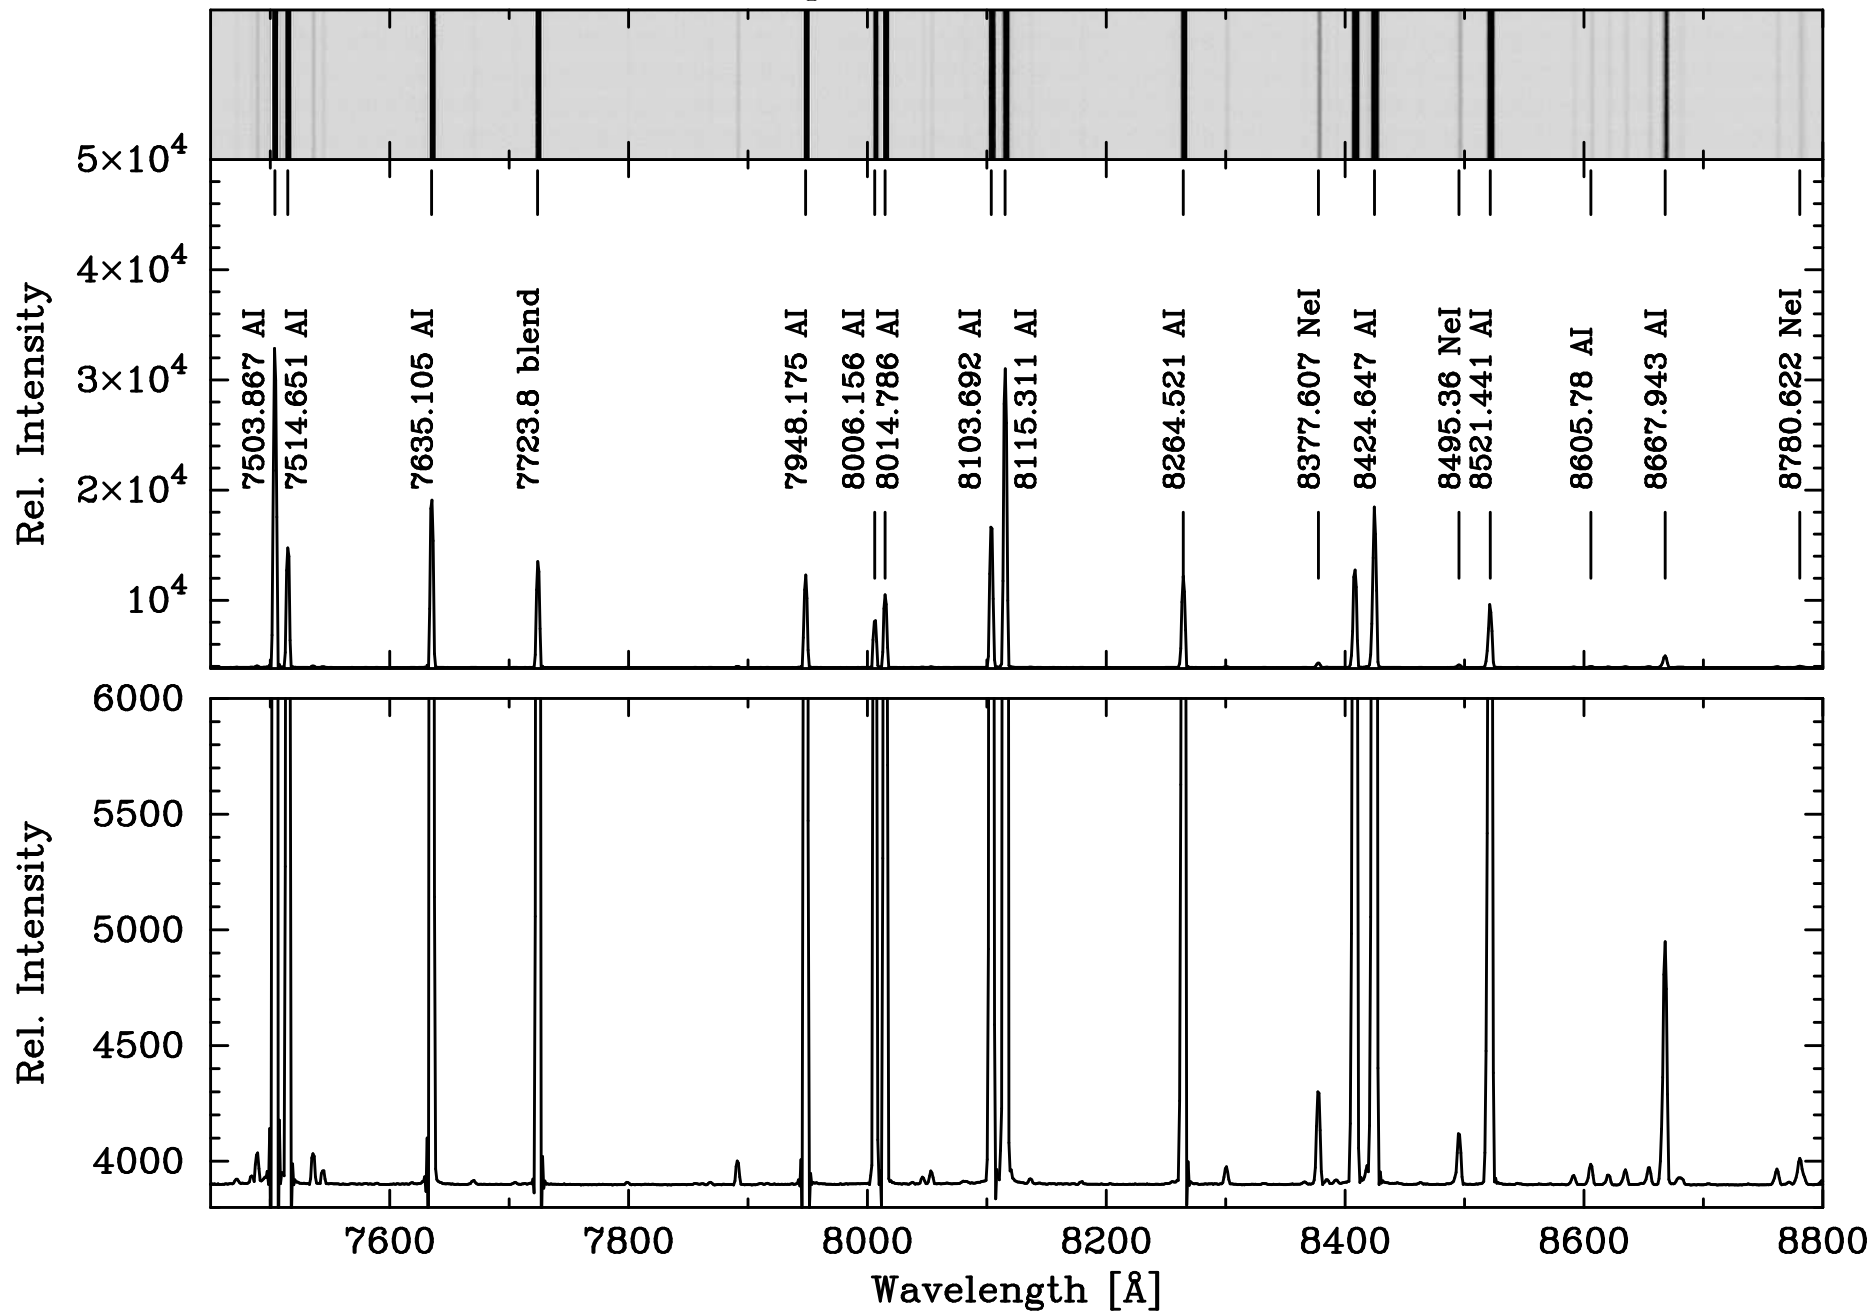

# HeNeAr - KOSMOS Red Grating Center Slit

# HeNeAr – KOSMOS Red Grating Center Slit