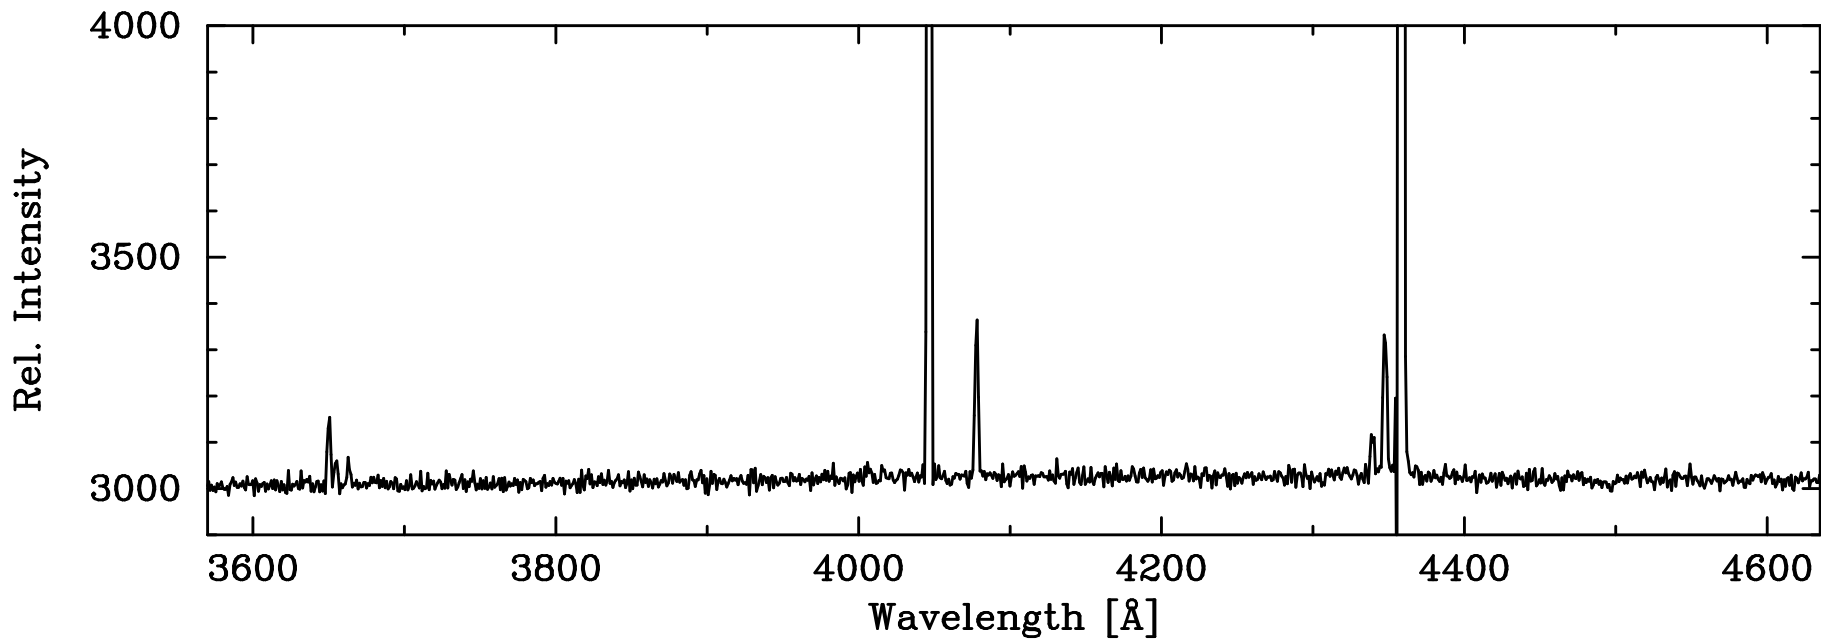

# HgNe Penray – COSMOS Wide Grating Red Slit

3650.16 HgI  
3654.84 HgI  
3663.28 HgI

4046.57 HgI  
4077.84 HgI

4339.22 HgI  
4347.49 HgI  
4368.34 HgI

HgNe Penray – COSMOS Wide Grating Red Slit

4916.07 HgI