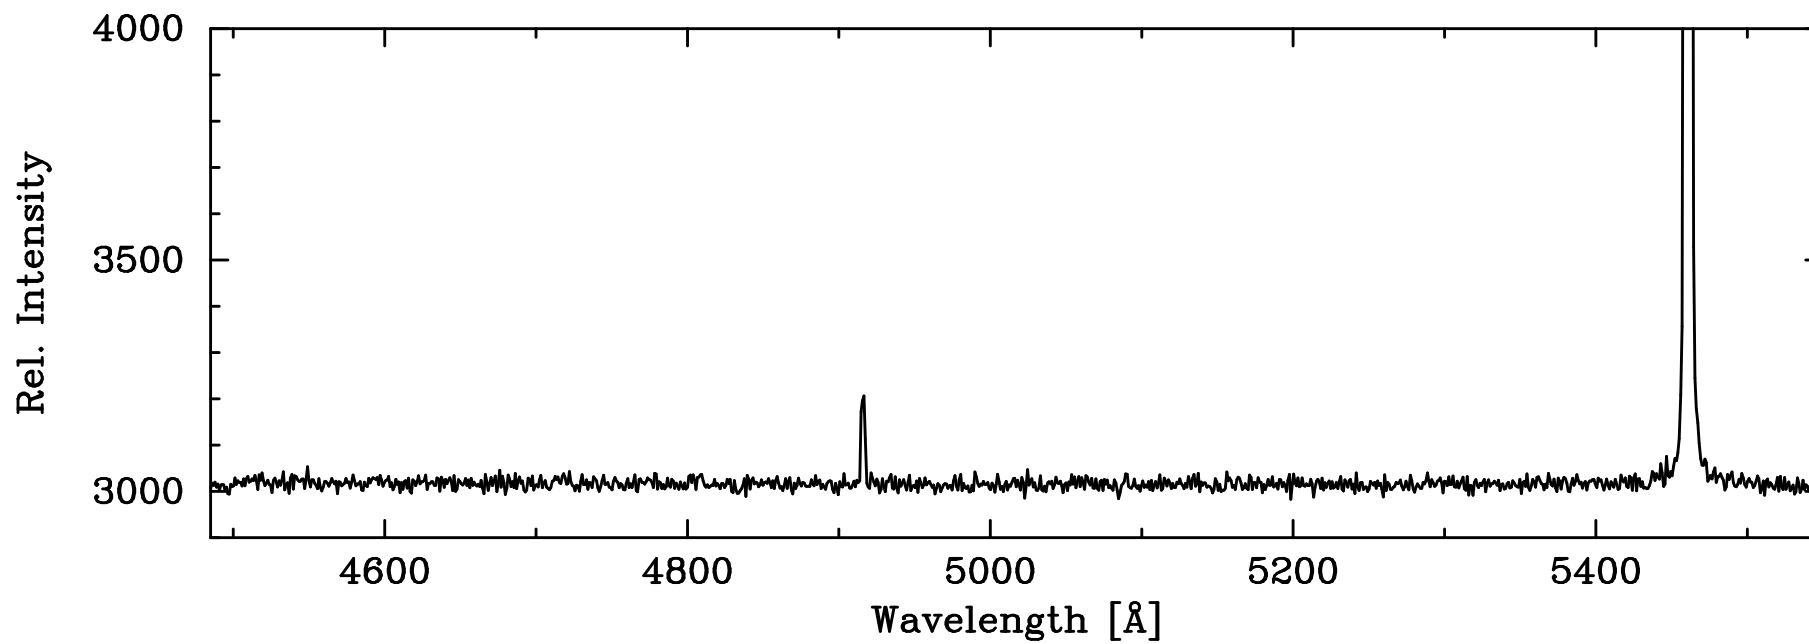

4916.07 HgI

5400.56 NeI

5460.75 HgI