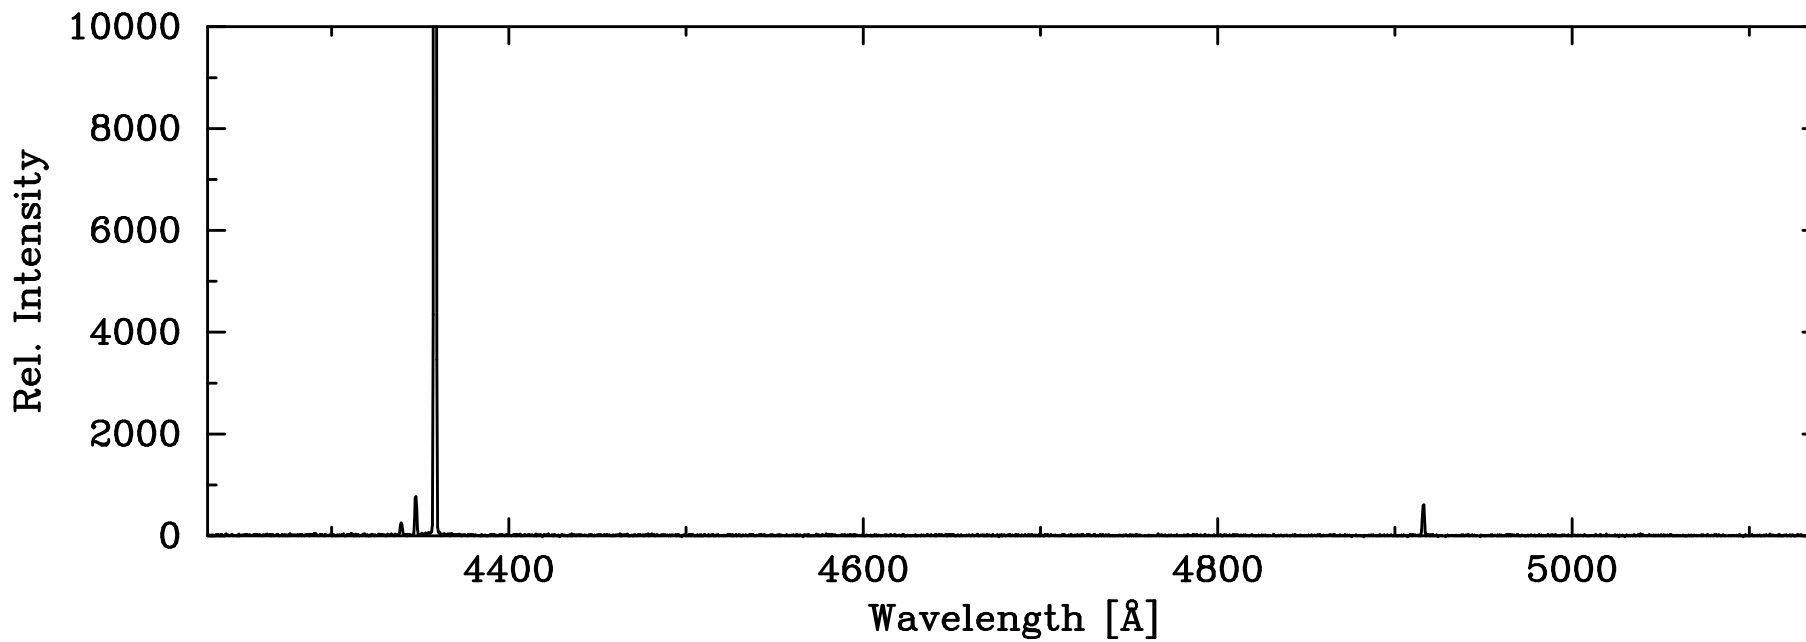

HgNe Penray – COSMOS High-Res Blue Grating Red Slit

4339.22 HgI  
4347.49 HgI  
4358.34 HgI

4916.07 HgI

HgNe Penray – COSMOS High-Res Blue Grating Red Slit

5400.56 NeI

5460.75 HgI

5769.61 HgI

5790.67 HgI