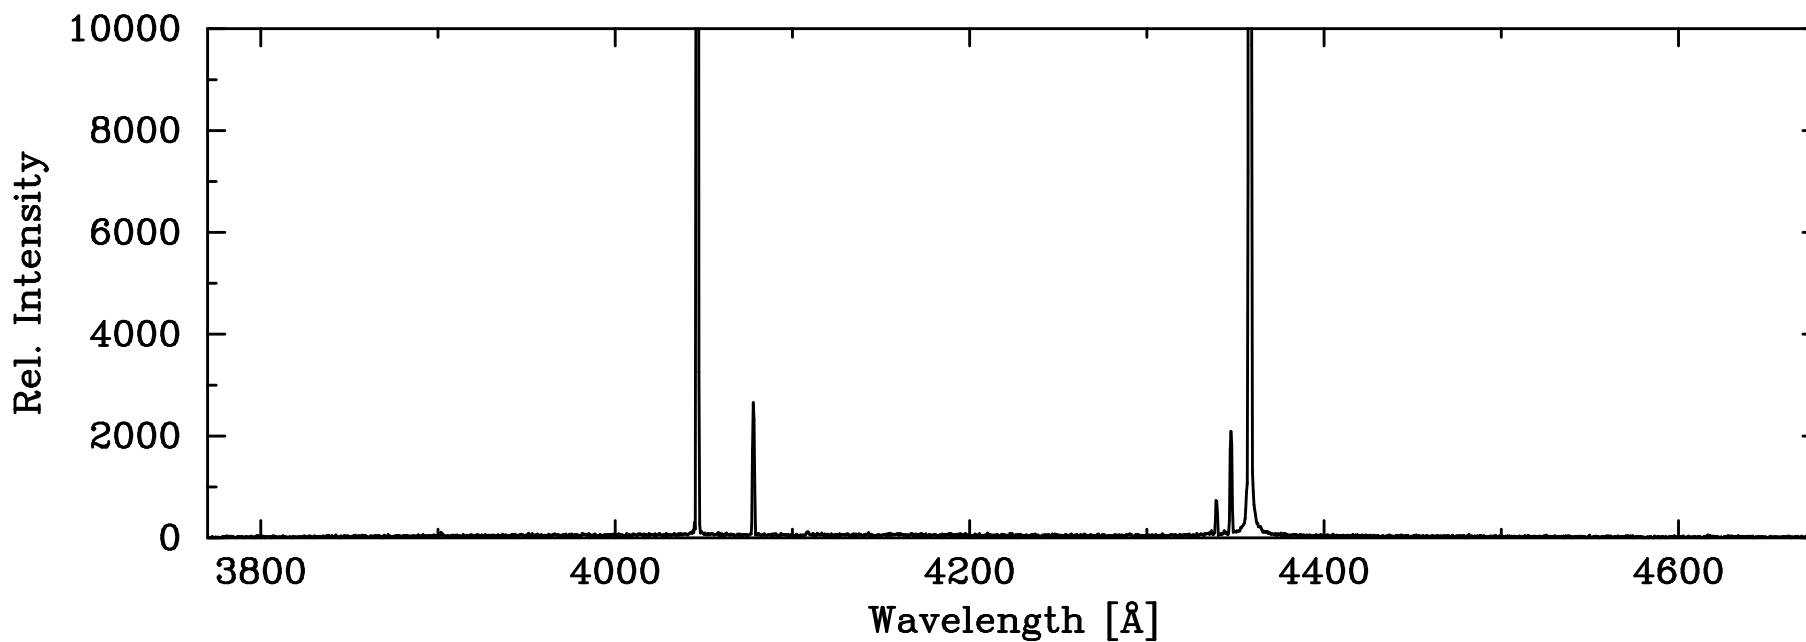

HgNe Penray – COSMOS High-Res Blue Grating Blue Slit

4046.57 HgI

4077.84 HgI

4339.22 HgI

4347.49 HgI

4358.34 HgI

HgNe Penray – COSMOS High-Res Blue Grating Blue Slit