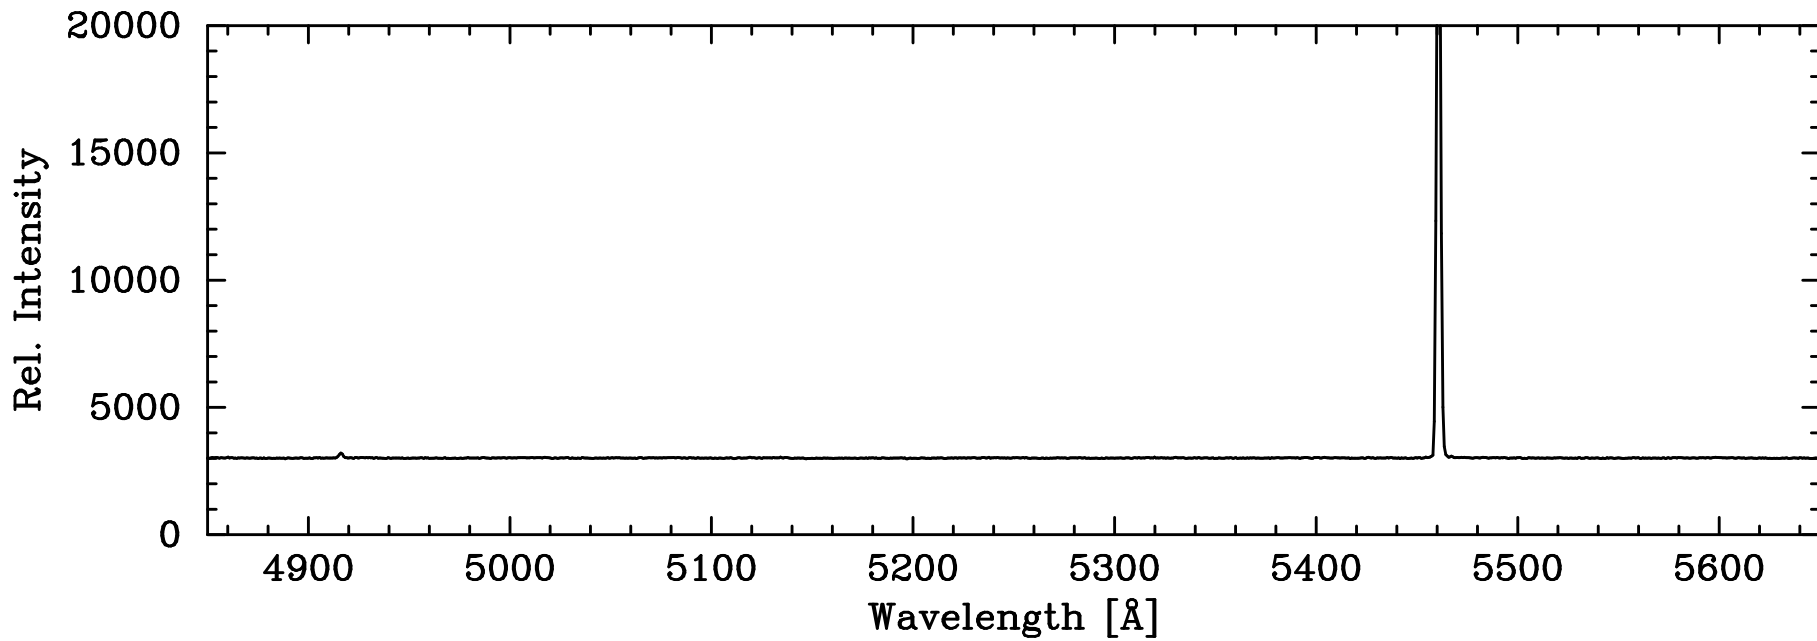

# HgNe Penray – COSMOS Blue Grating Red Slit

4339.22 HgI  
4347.49 HgI  
4358.34 HgI

4916.07 HgI

HgNe Penray – COSMOS Blue Grating Red Slit

4916.07 HgI

5400.56 NeI

5460.75 HgI