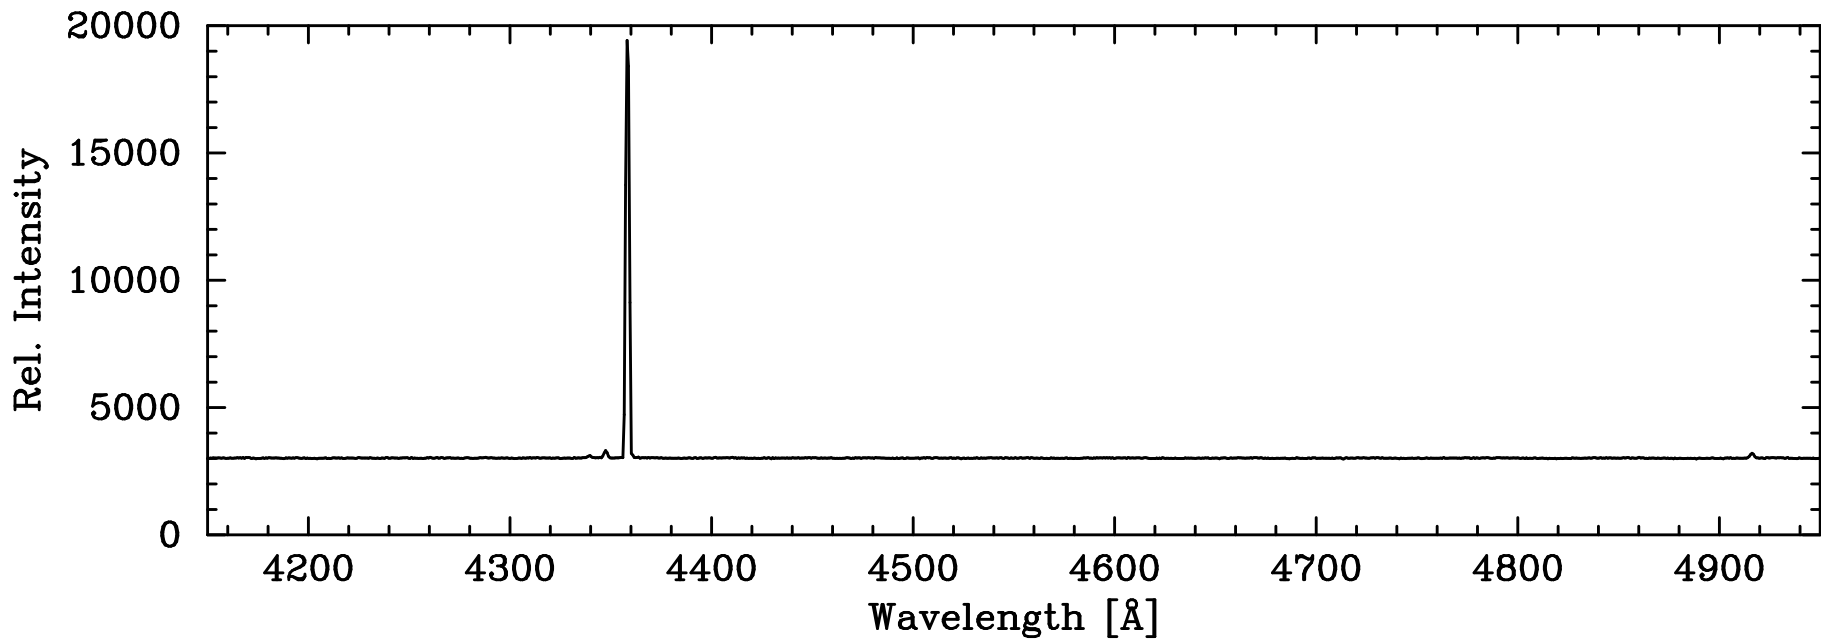

# HgNe Penray – COSMOS Blue Grating Red Slit

4339.22 HgI  
4347.49 HgI  
4358.34 HgI

4916.07 HgI

HgNe Penray – COSMOS Blue Grating Red Slit

4916.07 HgI

5400.56 NeI

5460.75 HgI