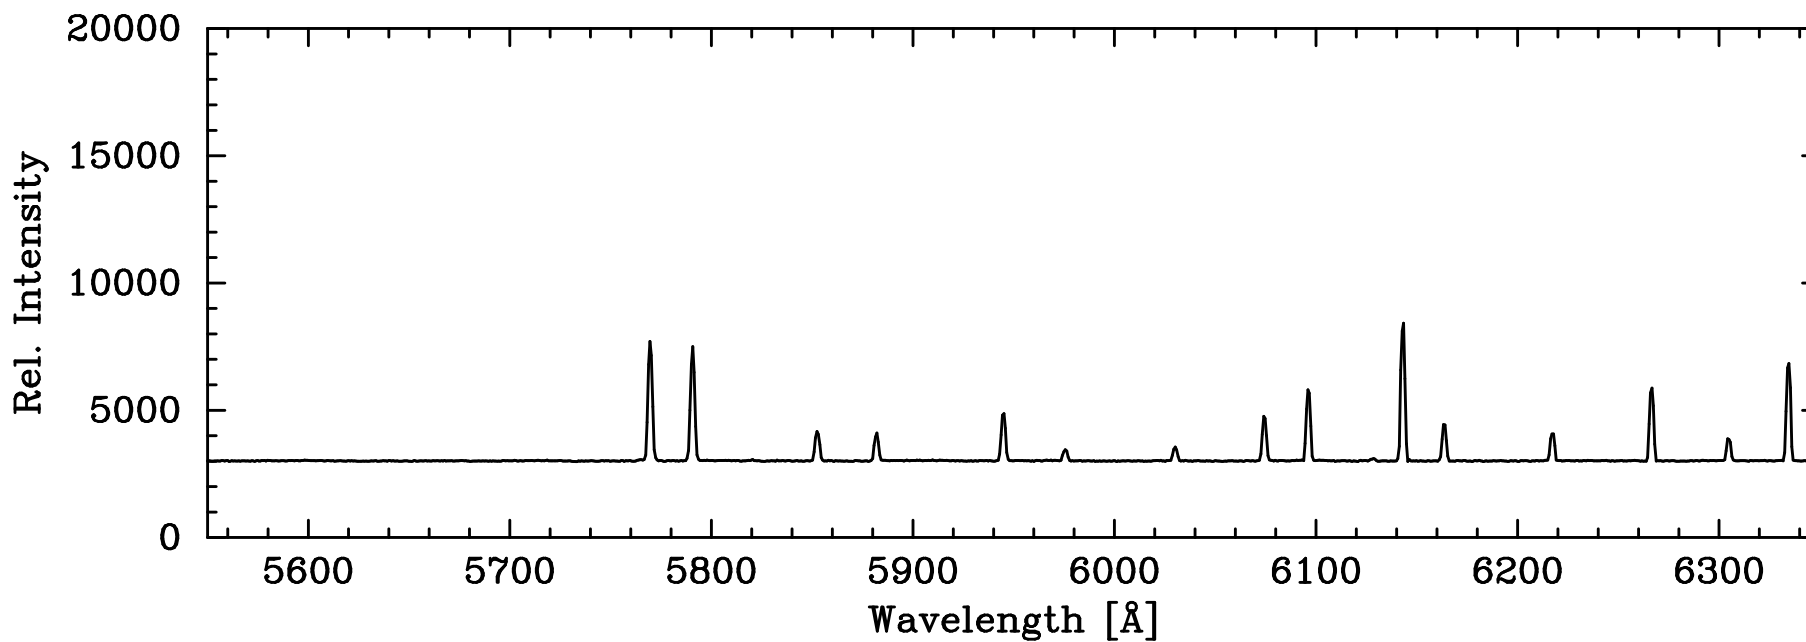

HgNe Penray – COSMOS Blue Grating Red Slit