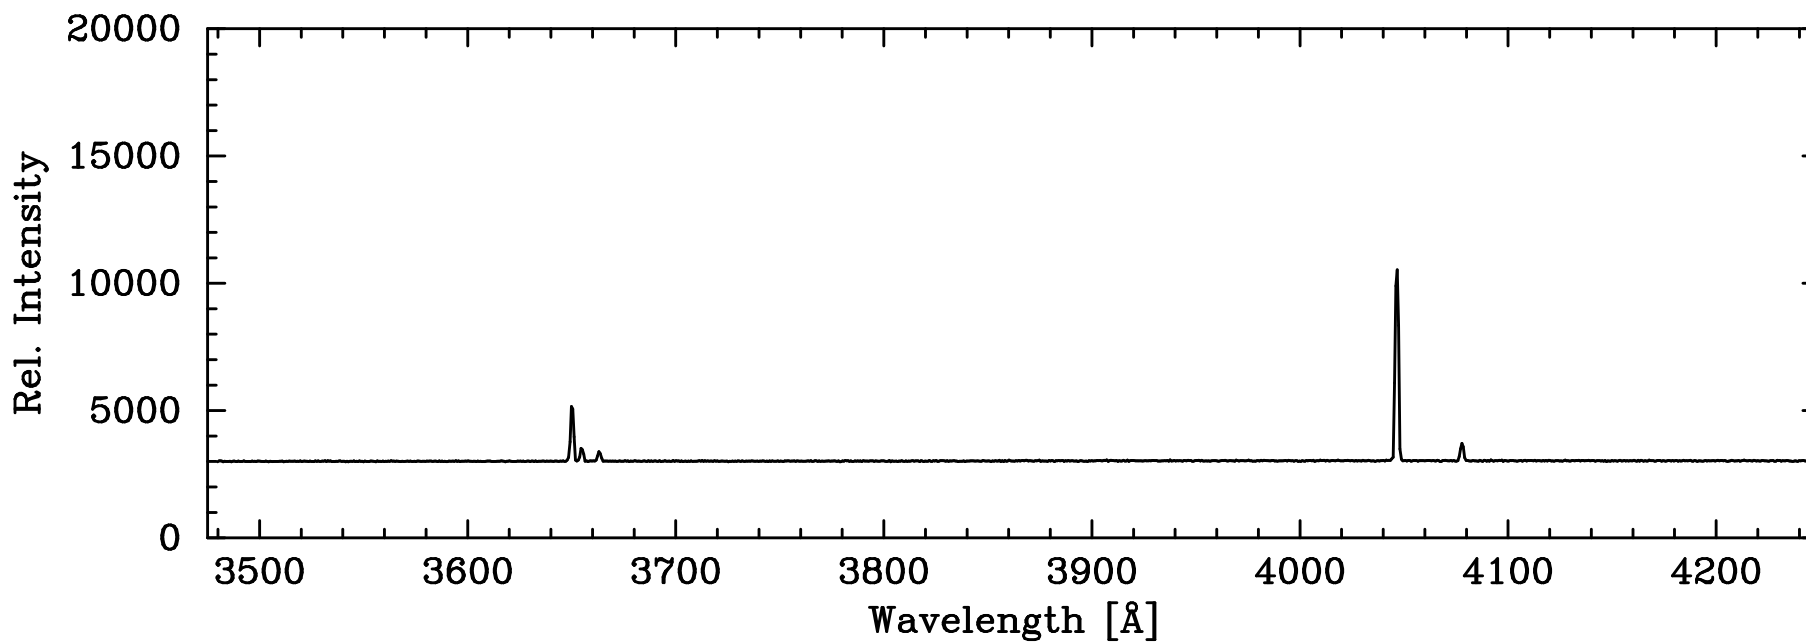

# HgNe Penray – COSMOS Blue Grating Blue Slit

3650.16 HgI  
3654.84 HgI  
3663.28 HgI

4046.57 HgI

4077.84 HgI