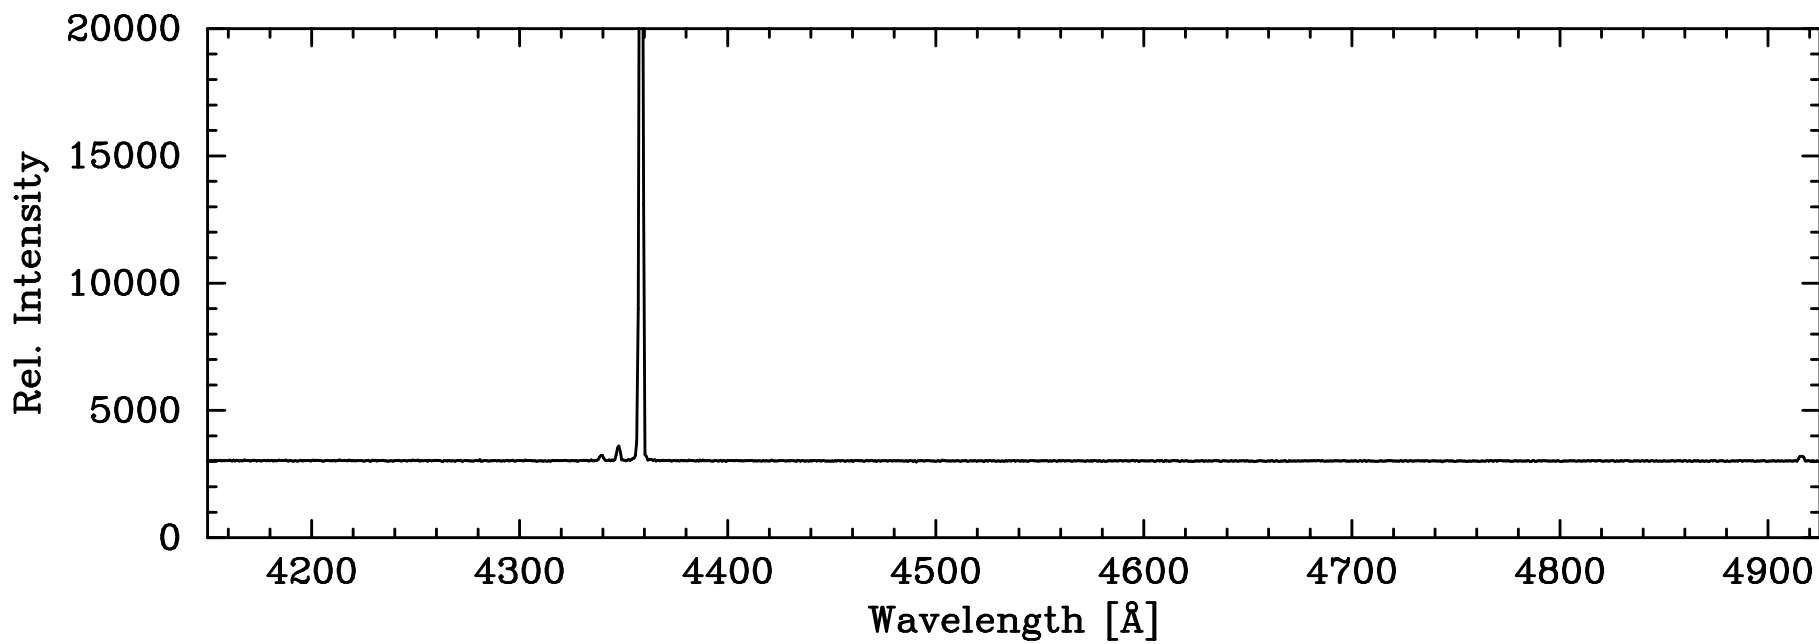

4339.22 HgI
4347.49 HgI
4358.34 HgI

4916.07 HgI