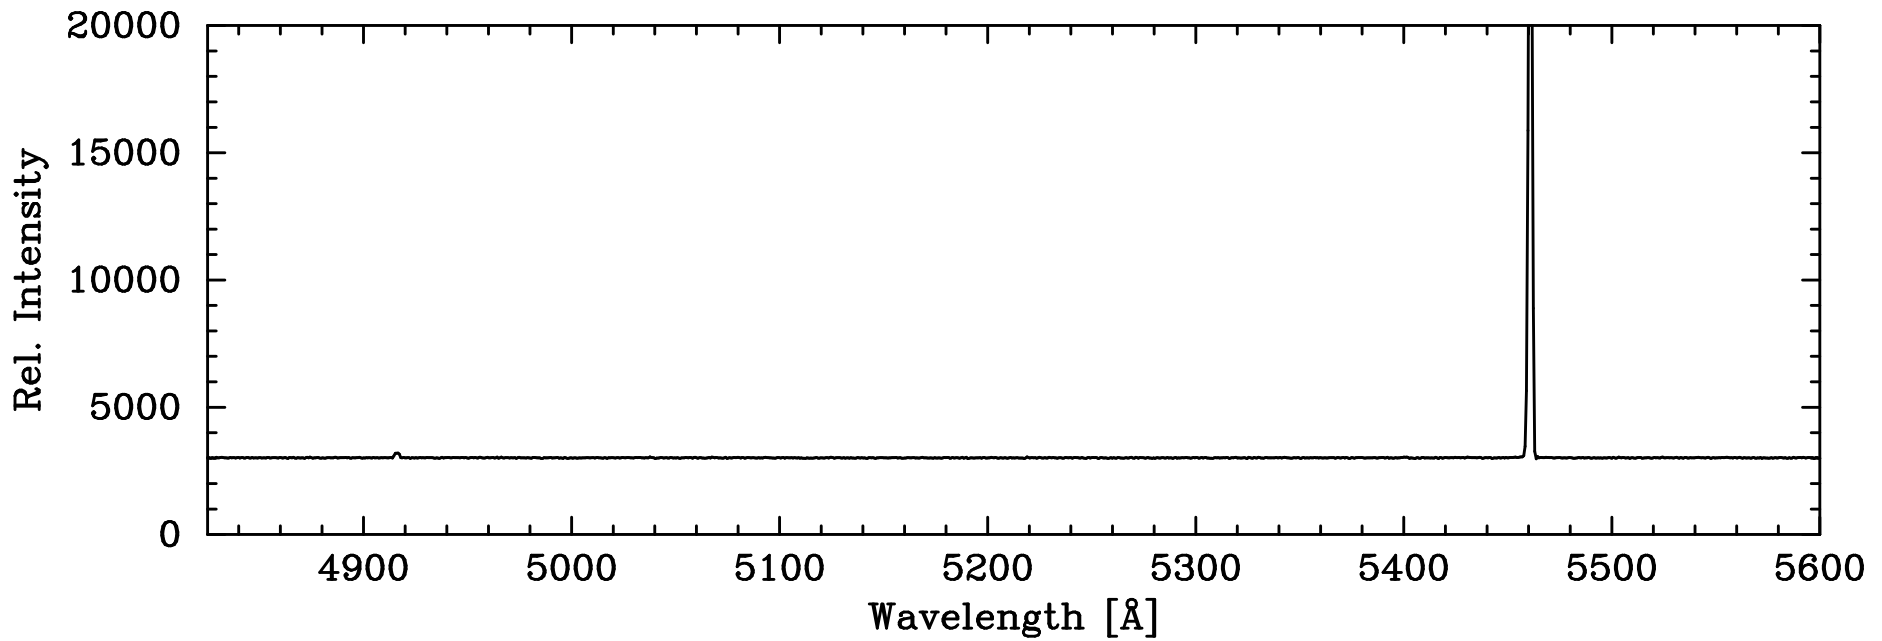

# HgNe Penray – COSMOS Blue Grating Blue Slit

4339.22 HgI  
4347.49 HgI  
4358.34 HgI

4916.07 HgI

HgNe Penray – COSMOS Blue Grating Blue Slit

4916.07 HgI

5400.56 NeI

5460.75 HgI