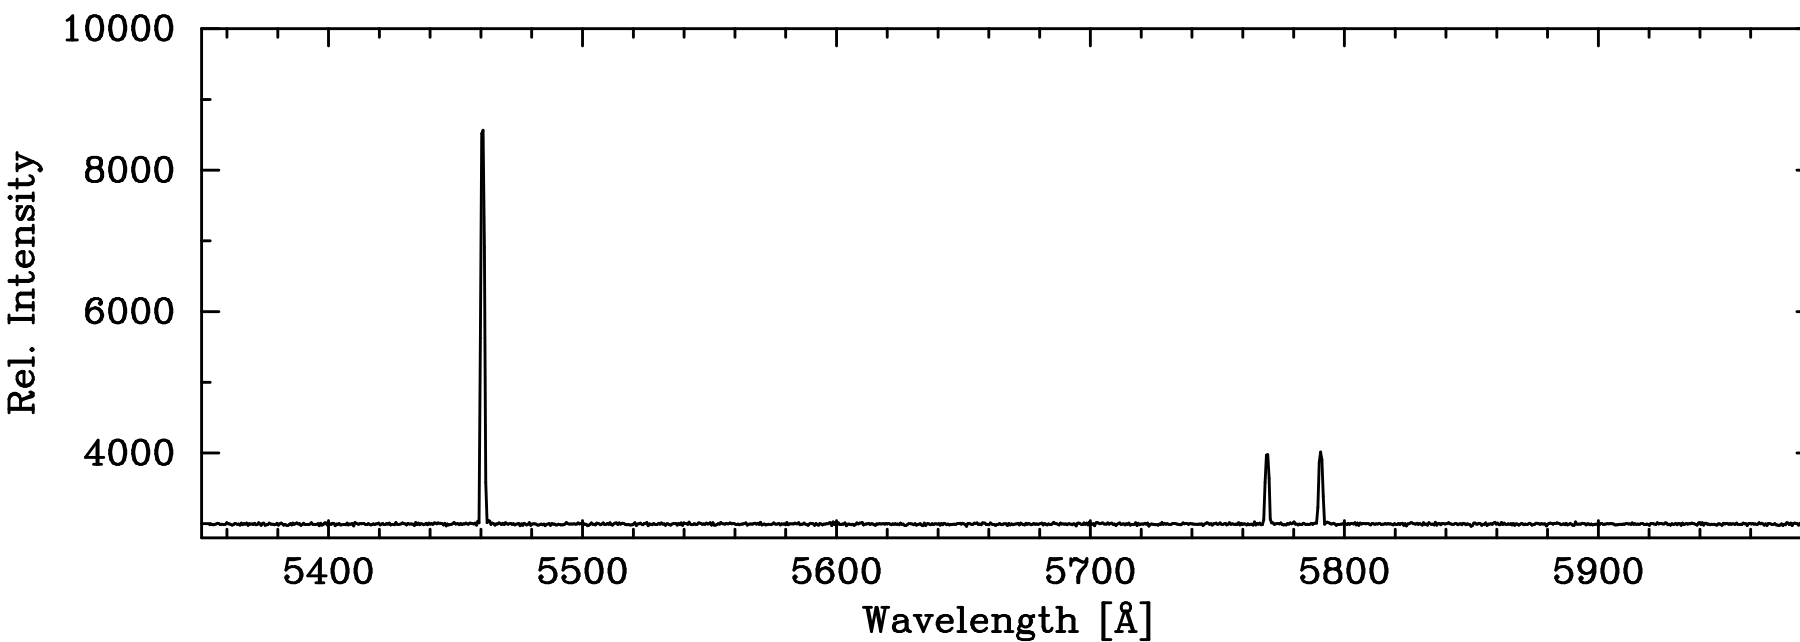

HgAr Penray – COSMOS Visual Grating Red Slit

HgAr Penray – COSMOS Visual Grating Red Slit

HgAr Penray – COSMOS Visual Grating Red Slit

6907.46 HgI

6965.43 ArI

HgAr Penray – COSMOS Visual Grating Red Slit

6907.46 HgI