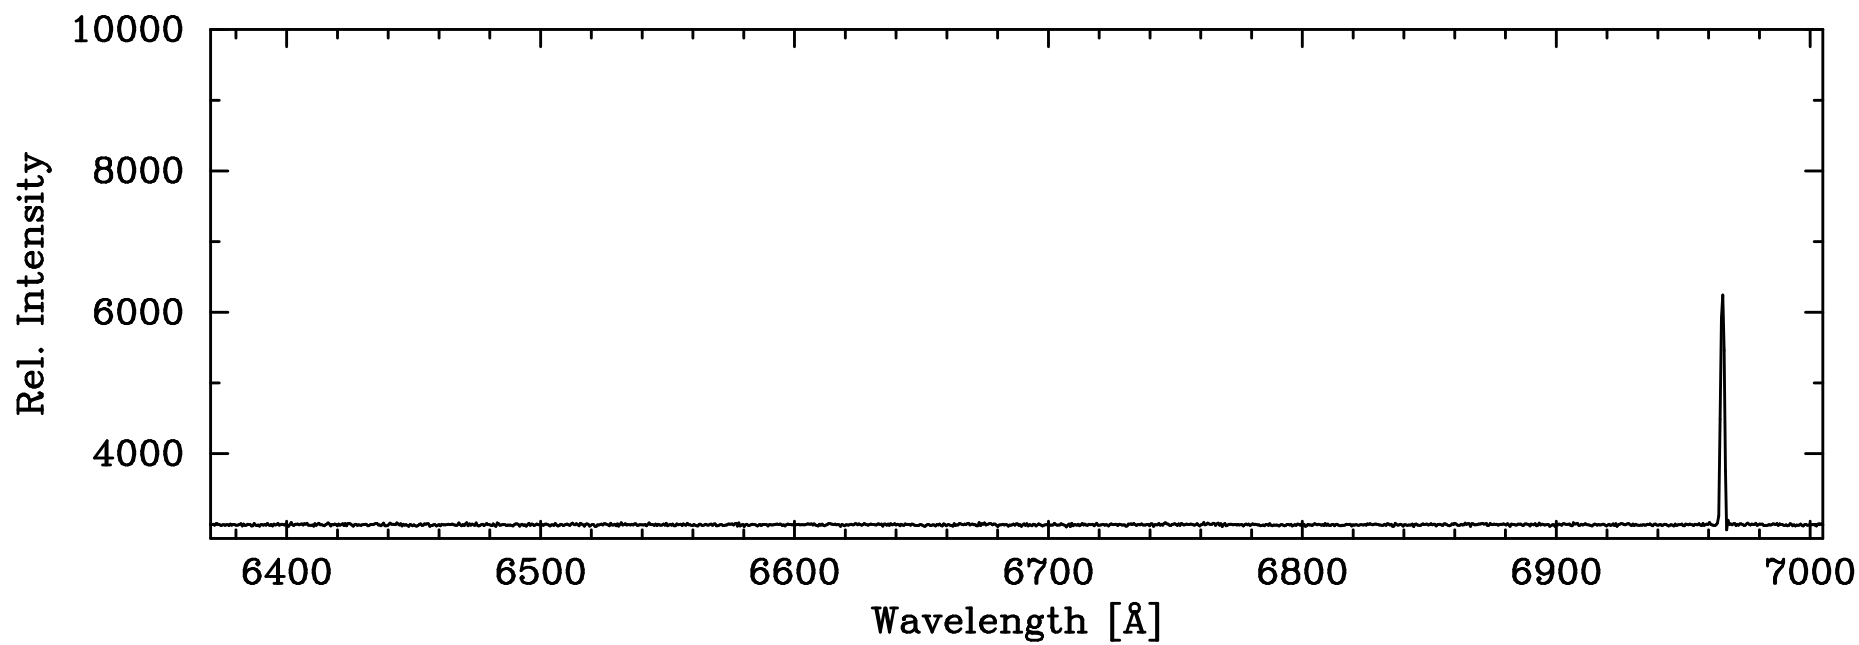

HgAr Penray – COSMOS Visual Grating Red Slit

HgAr Penray – COSMOS Visual Grating Red Slit

HgAr Penray – COSMOS Visual Grating Red Slit

6907.46 HgI

6965.43 ArI

HgAr Penray – COSMOS Visual Grating Red Slit

6907.46 HgI