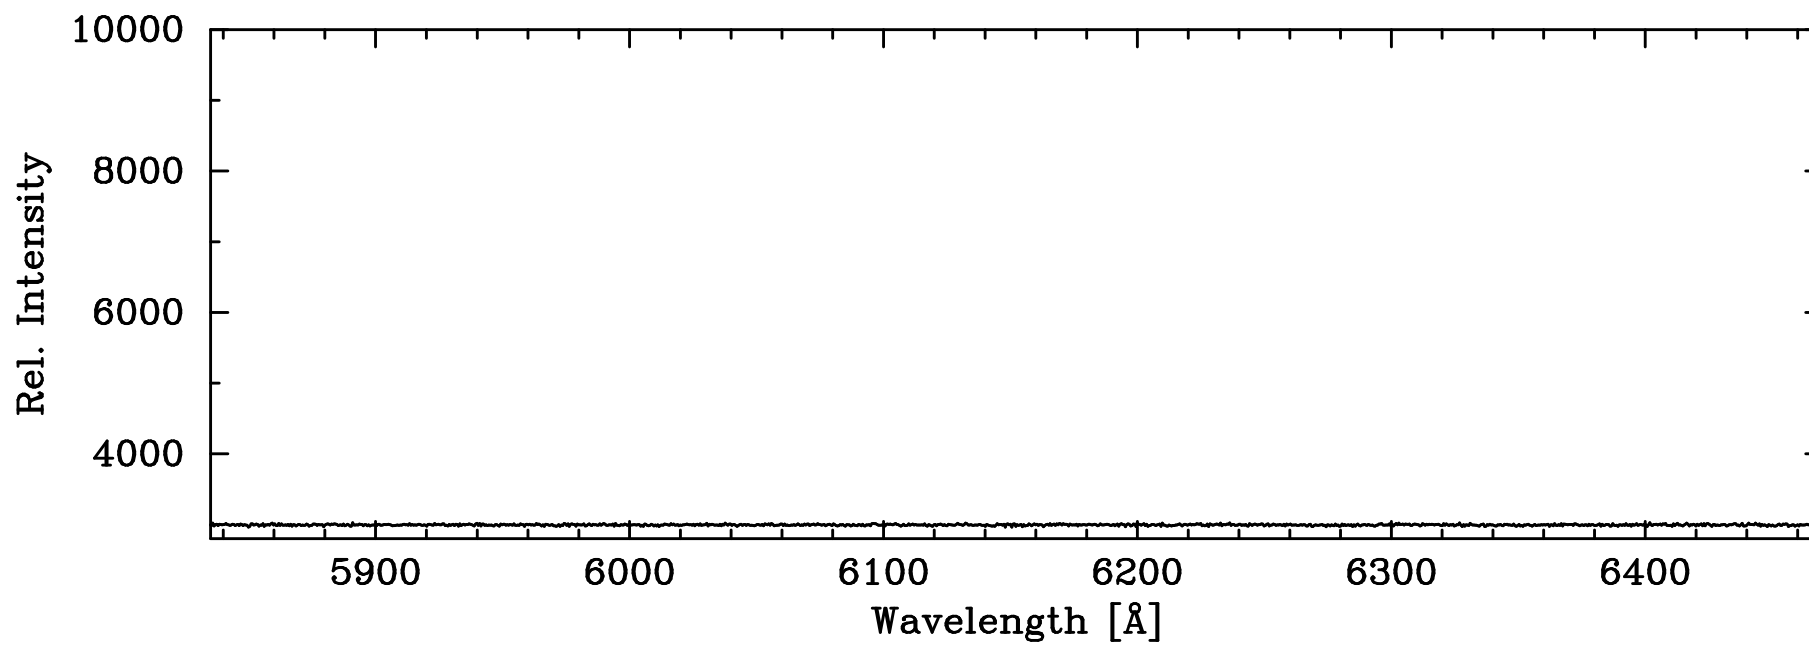

HgAr Penray – COSMOS Visual Grating Red Slit

HgAr Penray – COSMOS Visual Grating Red Slit

HgAr Penray – COSMOS Visual Grating Red Slit

6907.46 HgI

6965.43 ArI

HgAr Penray – COSMOS Visual Grating Red Slit

6907.46 HgI