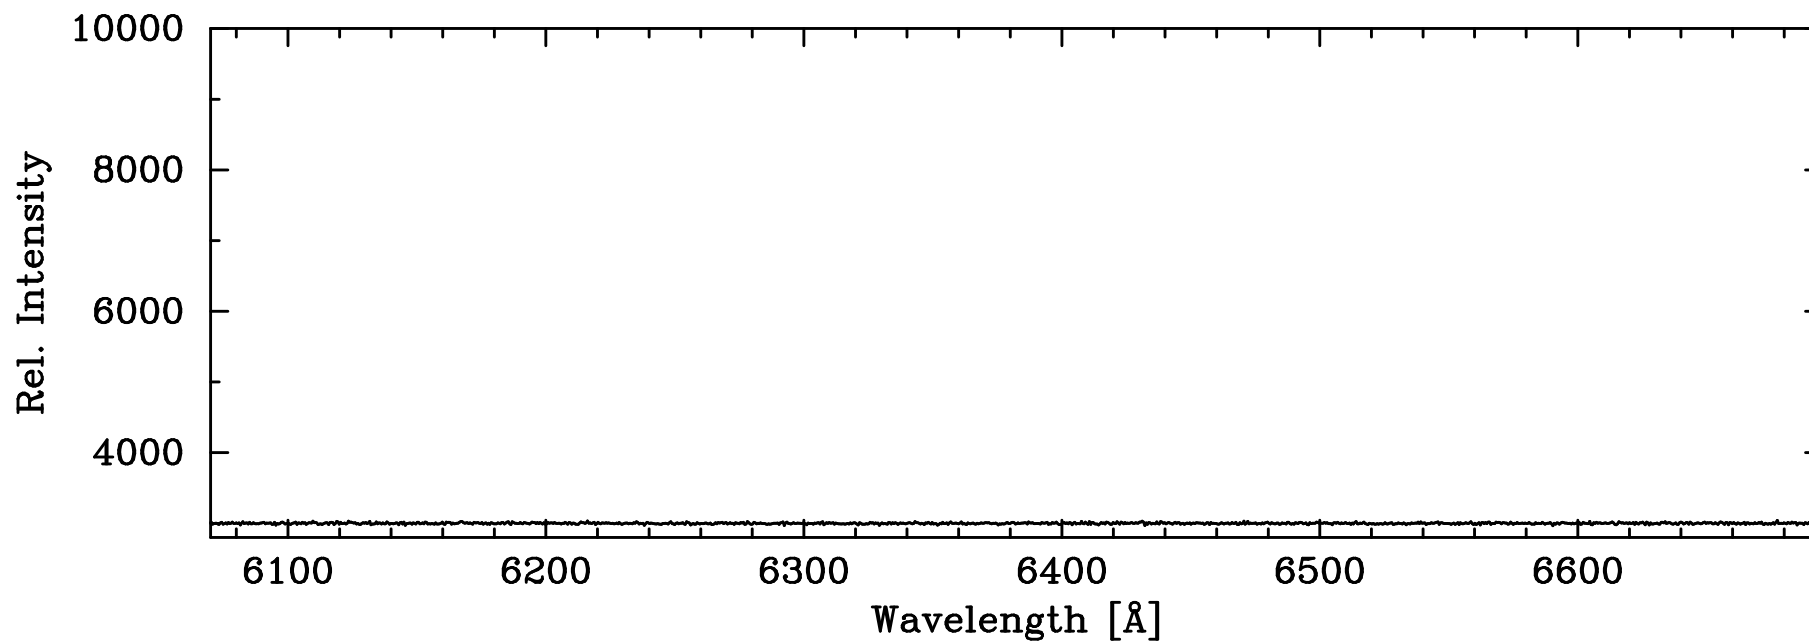

HgAr Penray – COSMOS Visual Grating Center Slit

5460.75 HgI

HgAr Penray – COSMOS Visual Grating Center Slit

5769.61 HgI

5790.67 HgI

HgAr Penray – COSMOS Visual Grating Center Slit

HgAr Penray – COSMOS Visual Grating Center Slit