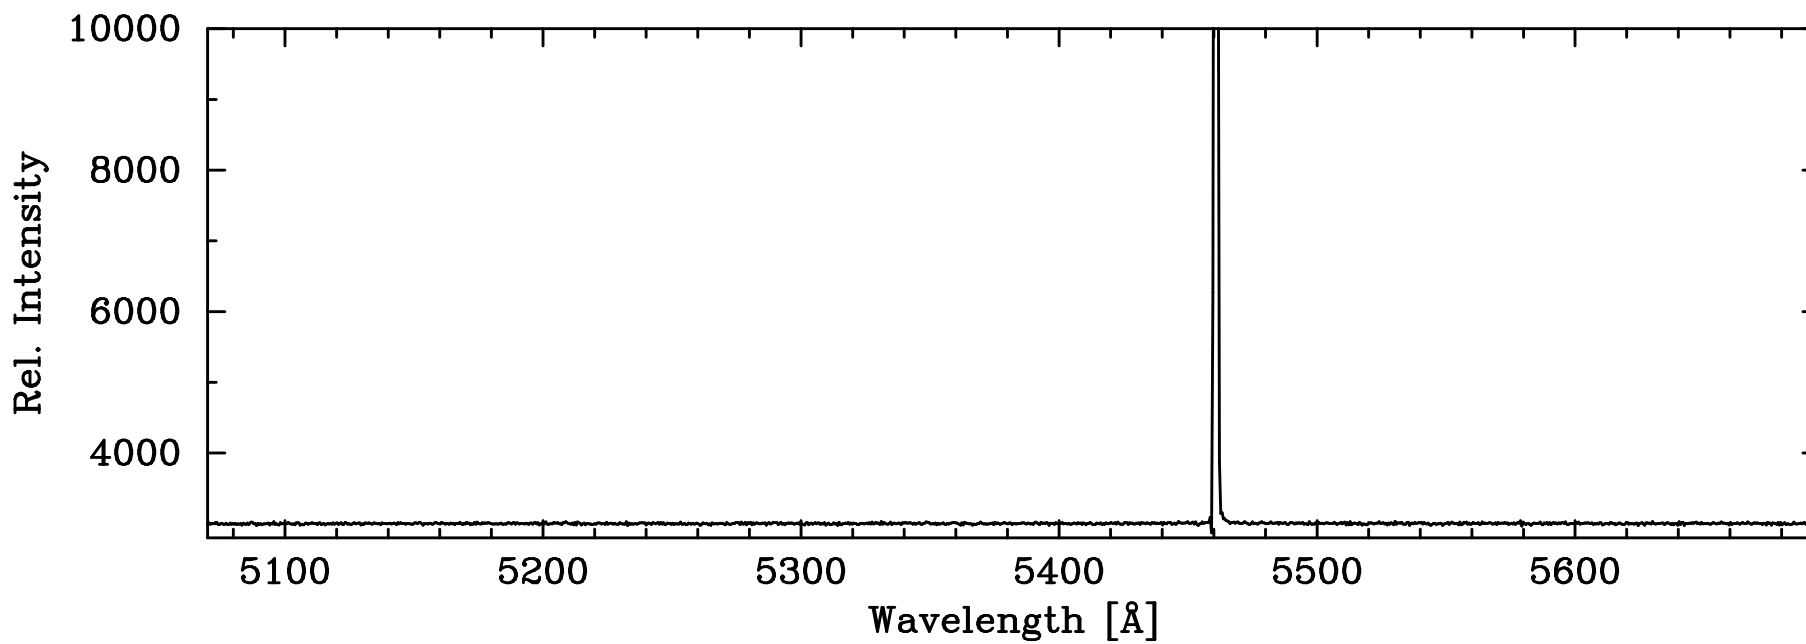

HgAr Penray – COSMOS Visual Grating Center Slit

5460.75 HgI

HgAr Penray – COSMOS Visual Grating Center Slit

5769.61 HgI

5790.67 HgI

HgAr Penray – COSMOS Visual Grating Center Slit

HgAr Penray – COSMOS Visual Grating Center Slit