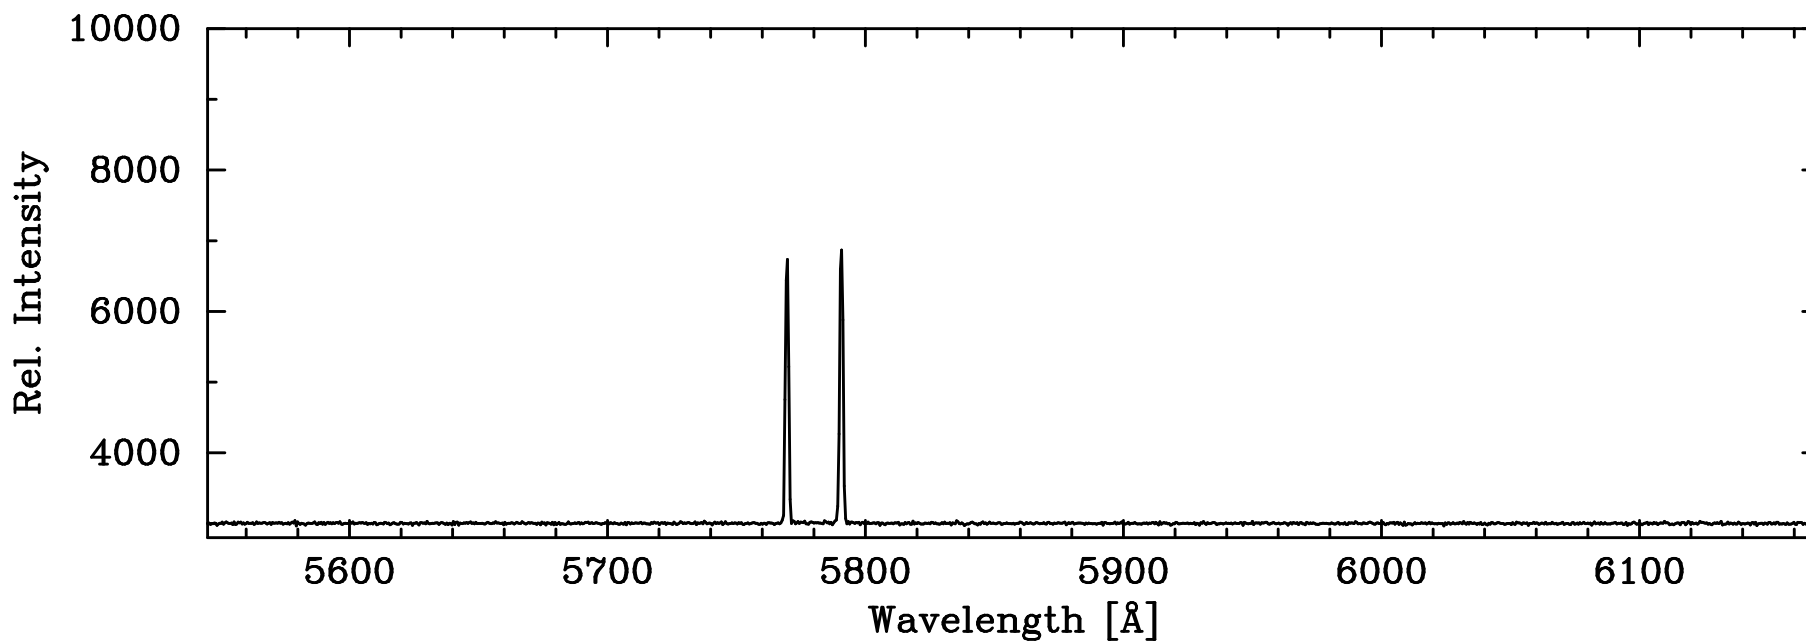

HgAr Penray – COSMOS Visual Grating Center Slit

5460.75 HgI

HgAr Penray – COSMOS Visual Grating Center Slit

5769.61 HgI

5790.67 HgI

HgAr Penray – COSMOS Visual Grating Center Slit

HgAr Penray – COSMOS Visual Grating Center Slit