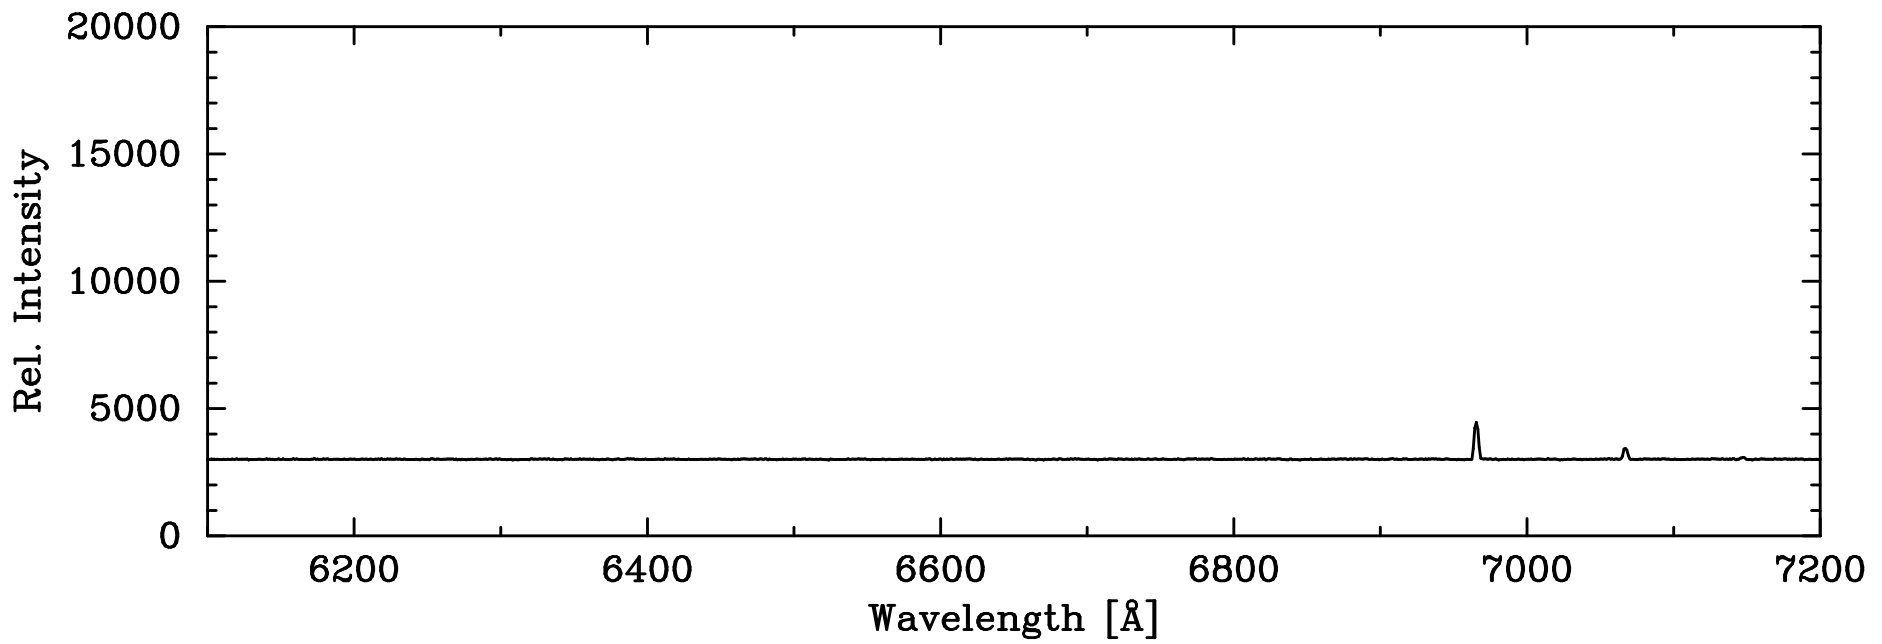

HgAr Penray – COSMOS Red Grating Red Slit

HgAr Penray – COSMOS Red Grating Red Slit

6907.46 HgI
6965.43 ArI
7147.04 ArI
7272.94 ArI
7383.98 ArI
7503.87 ArI
7514.65 ArI
7635.11 ArI
7948.18 ArI
8006.16 ArI
8014.79 ArI
8103.69 ArI
8115.31 ArI