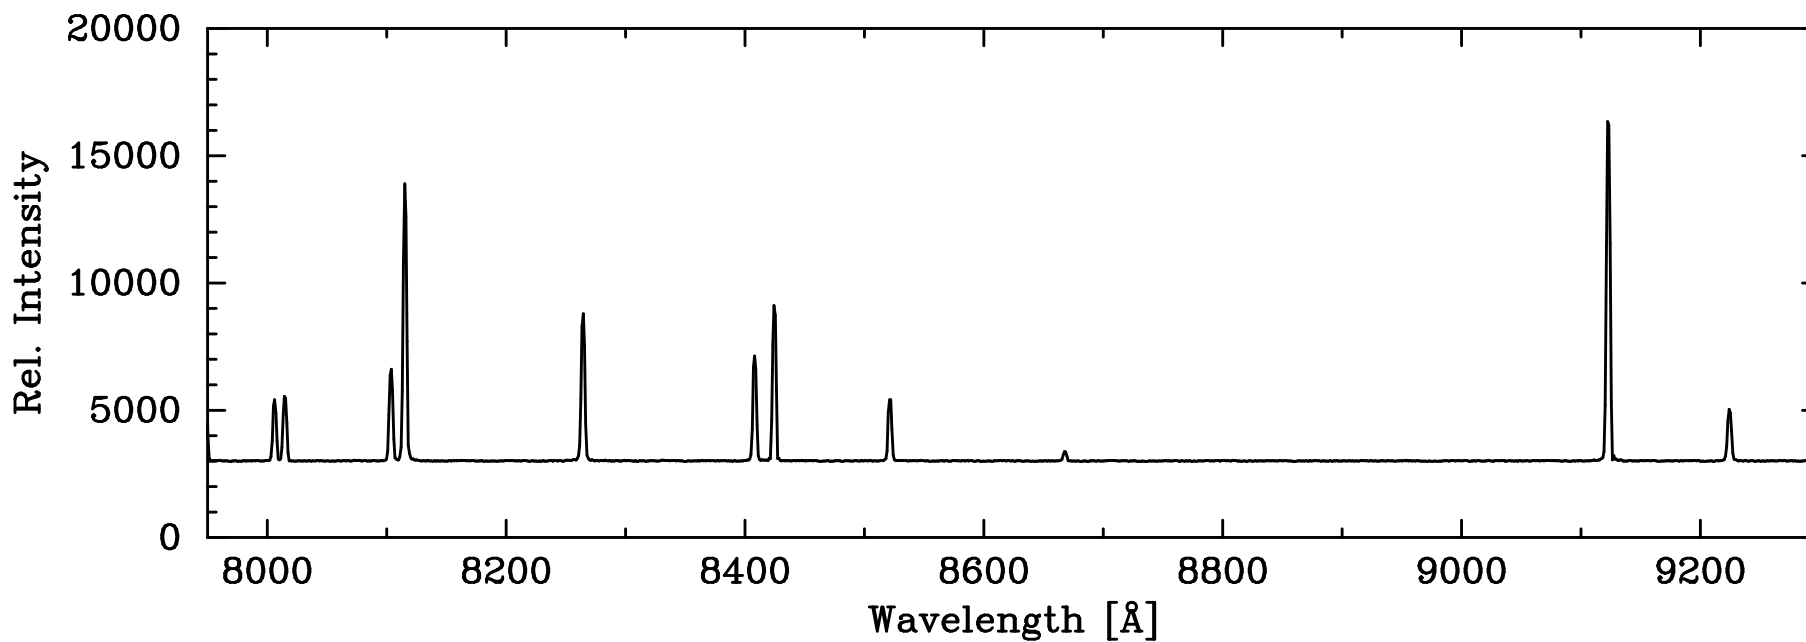

8006.16 ArI
8014.79 ArI

8103.69 ArI
8115.31 ArI

8264.52 ArI

8408.21 ArI
8424.66 ArI

8521.44 ArI

8667.94 ArI

9122.97 ArI

9194.64 ArI
9224.50 ArI

9291.53 ArI