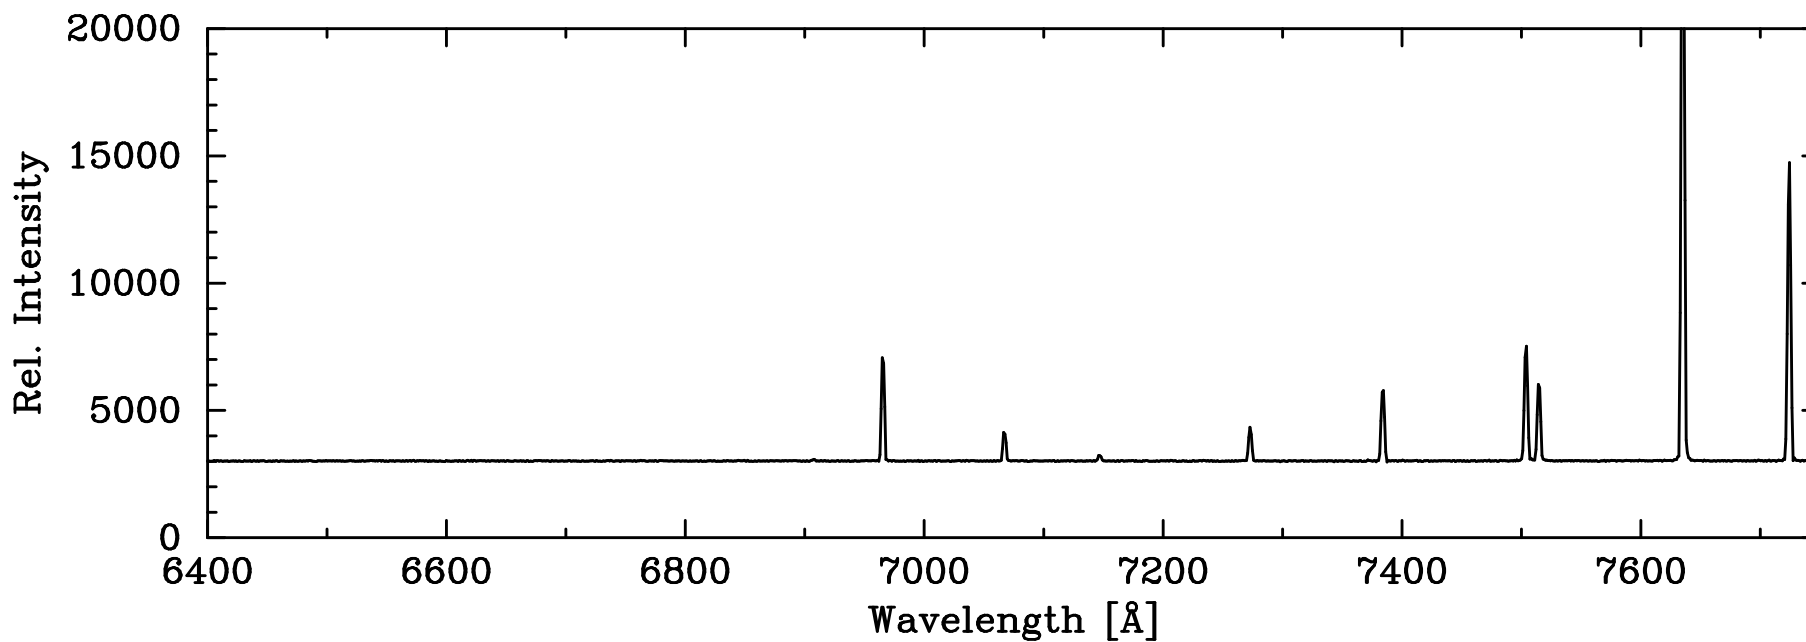

6907.46 HgI

6965.43 ArI

7147.04 ArI

7272.94 ArI

7383.98 ArI

7503.87 ArI

7514.65 ArI

7635.11 ArI