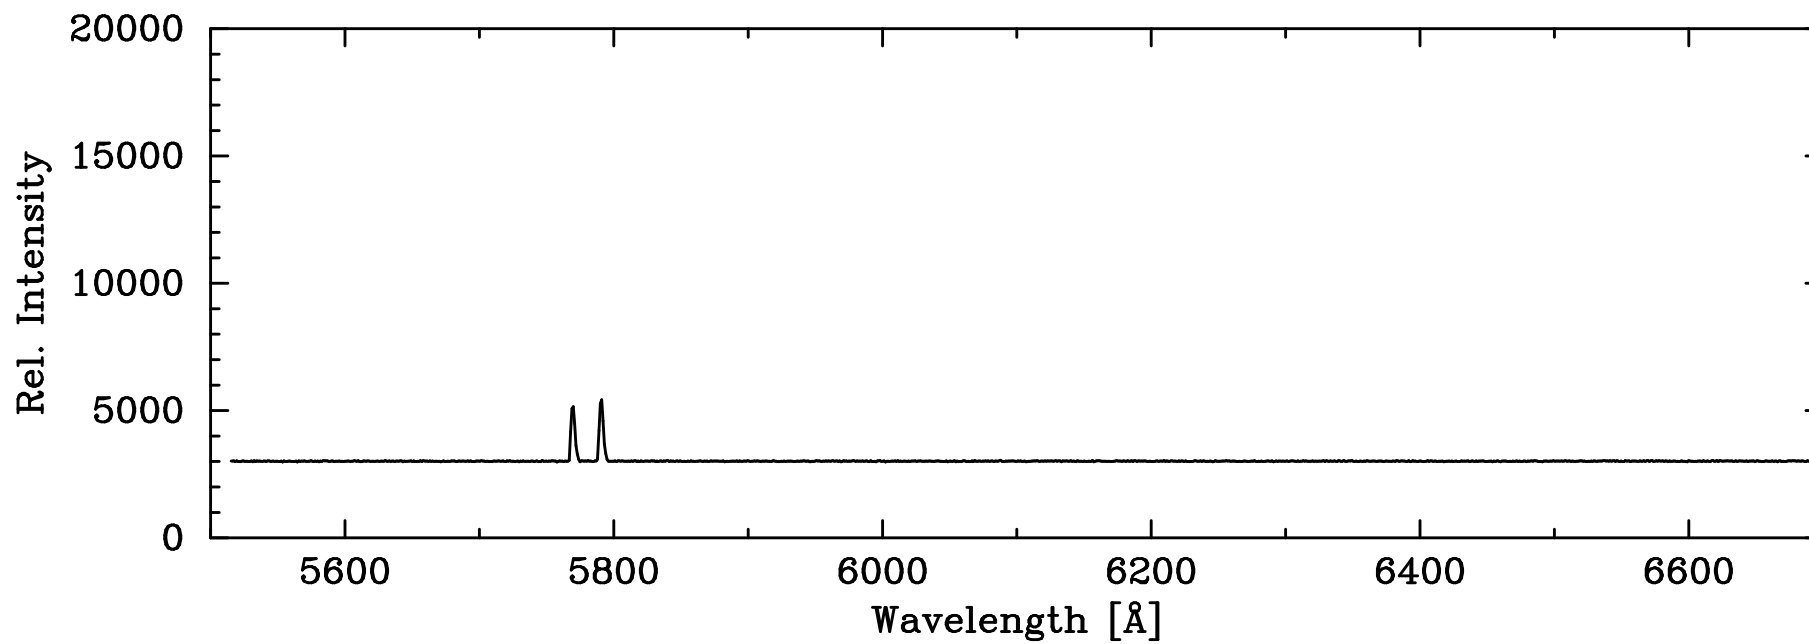

HgAr Penray – COSMOS Red Grating Center Slit

5769.61 HgI
5790.67 HgI

HgAr Penray – COSMOS Red Grating Center Slit

6907.46 HgI

6965.43 ArI

7147.04 ArI

7272.94 ArI

7383.98 ArI