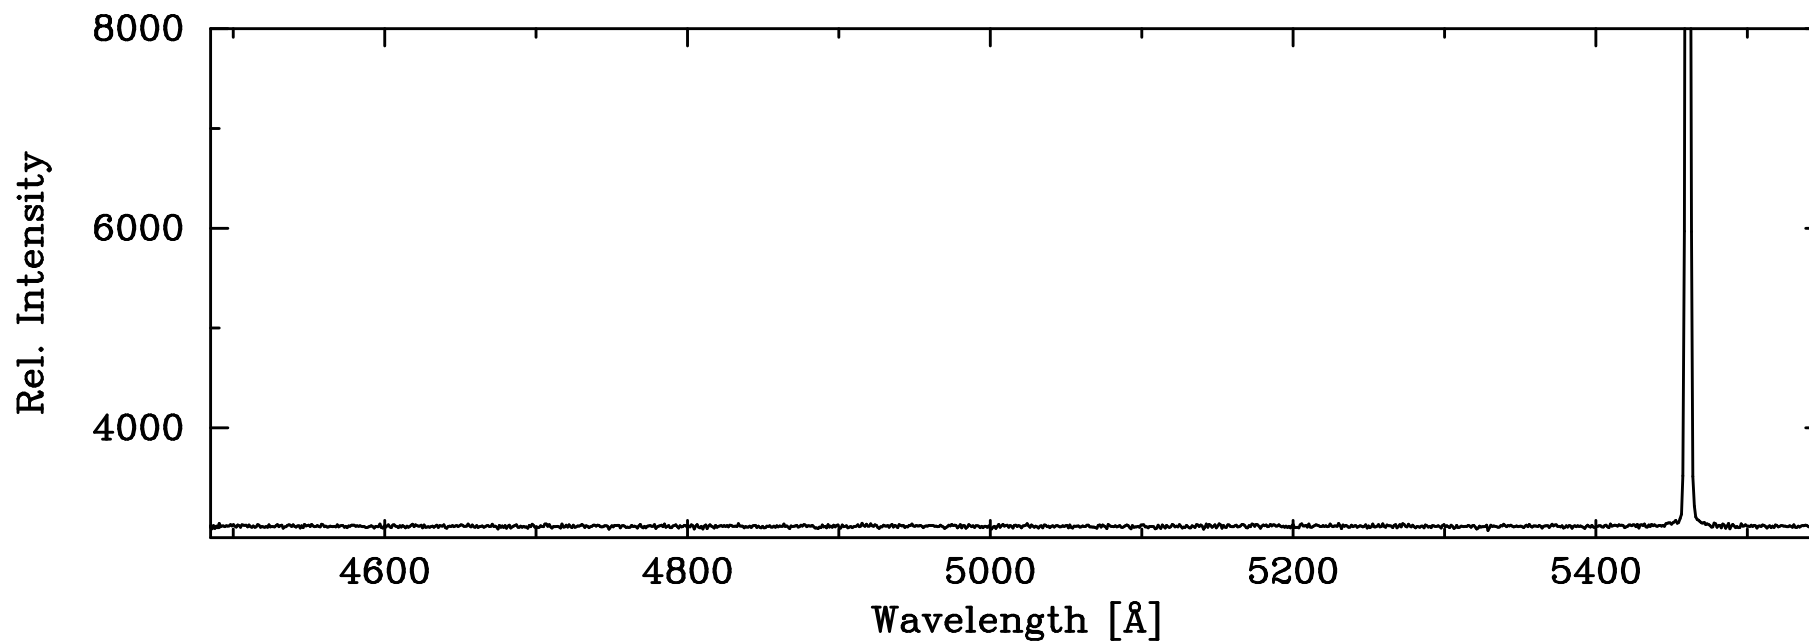

HgAr Penray – COSMOS Wide Grating Red Slit w/ GG395

4046.57 HgI

4077.84 HgI

4339.22 HgI

4347.49 HgI

4358.34 HgI

HgAr Penray – COSMOS Wide Grating Red Slit w/ GG395

4916.07 HgI

5460.75 HgI

HgAr Penray – COSMOS Wide Grating Red Slit w/ GG395

5460.75 HgI

5789.61 HgI

5790.67 HgI

HgAr Penray – COSMOS Wide Grating Red Slit w/ GG395

6907.46 HgI

6965.43 ArI