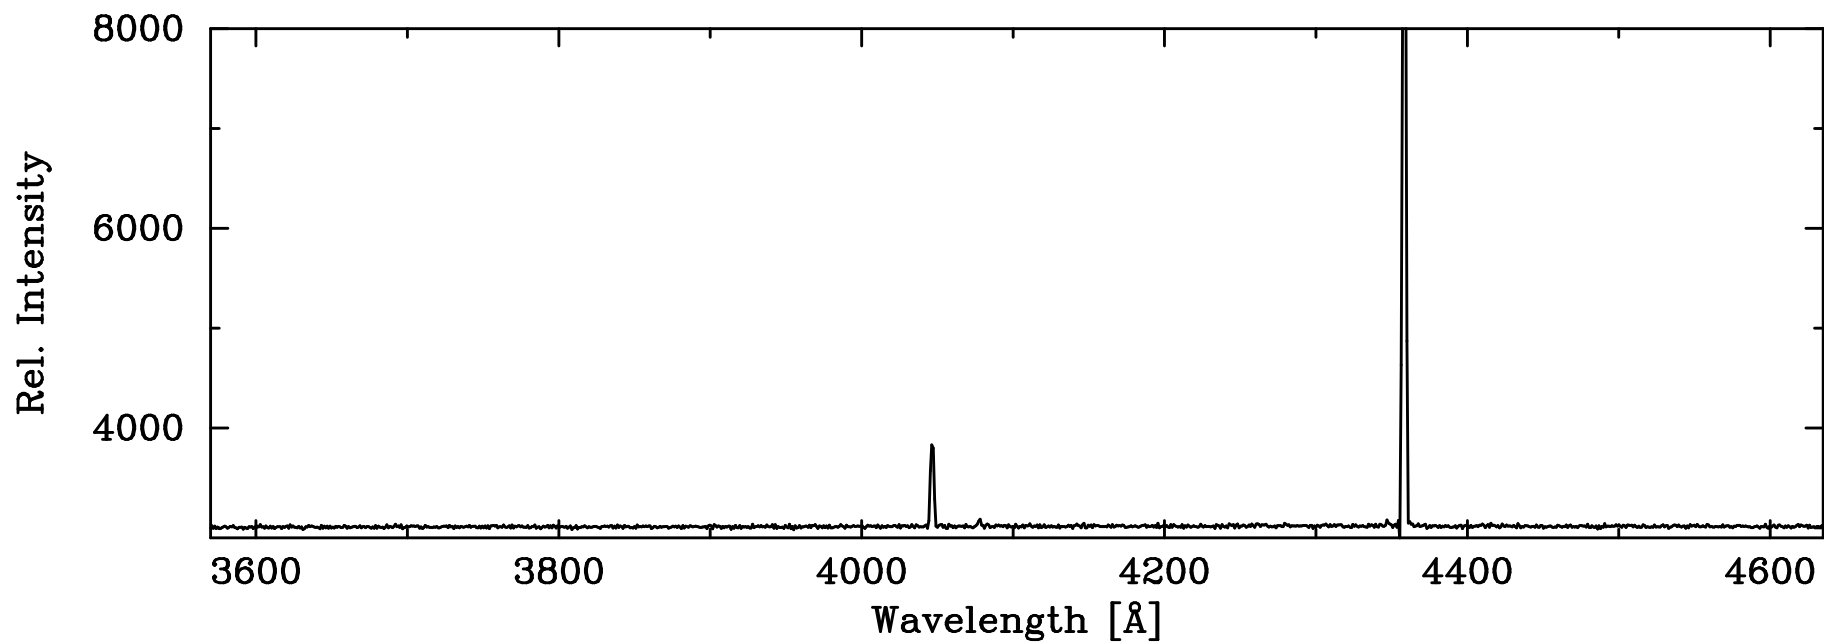

HgAr Penray – COSMOS Wide Grating Red Slit w/ GG395

4046.57 HgI

4077.84 HgI

4339.22 HgI

4347.49 HgI

4358.34 HgI

HgAr Penray – COSMOS Wide Grating Red Slit w/ GG395

4916.07 HgI

5460.75 HgI

HgAr Penray – COSMOS Wide Grating Red Slit w/ GG395

5460.75 HgI

5789.61 HgI

5790.67 HgI

HgAr Penray – COSMOS Wide Grating Red Slit w/ GG395

6907.46 HgI

6965.43 ArI