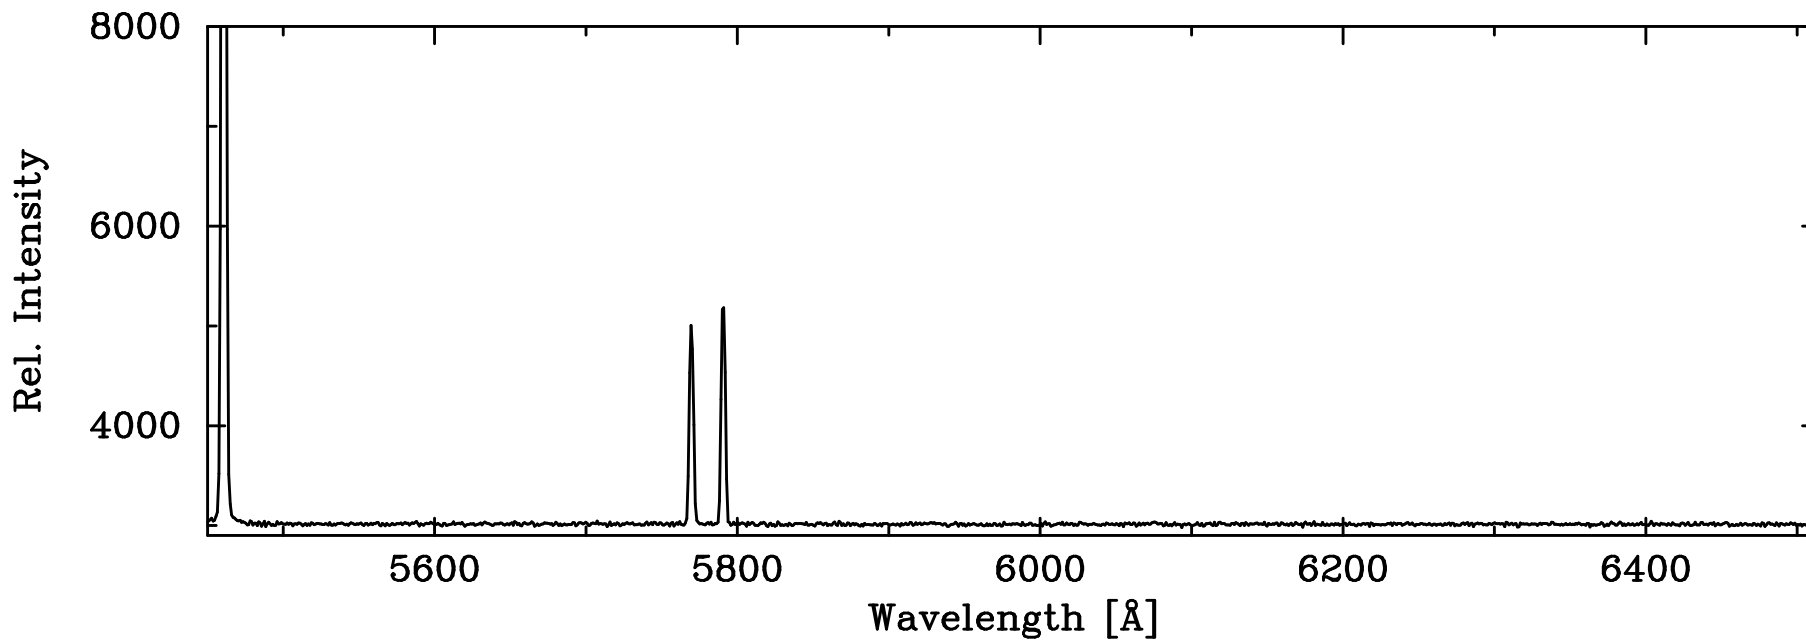

5460.75 HgI

HgAr Penray – COSMOS Wide Grating Red Slit w/ GG395

5460.75 HgI

5789.61 HgI

5790.67 HgI

HgAr Penray – COSMOS Wide Grating Red Slit w/ GG395

6907.46 HgI

6965.43 ArI