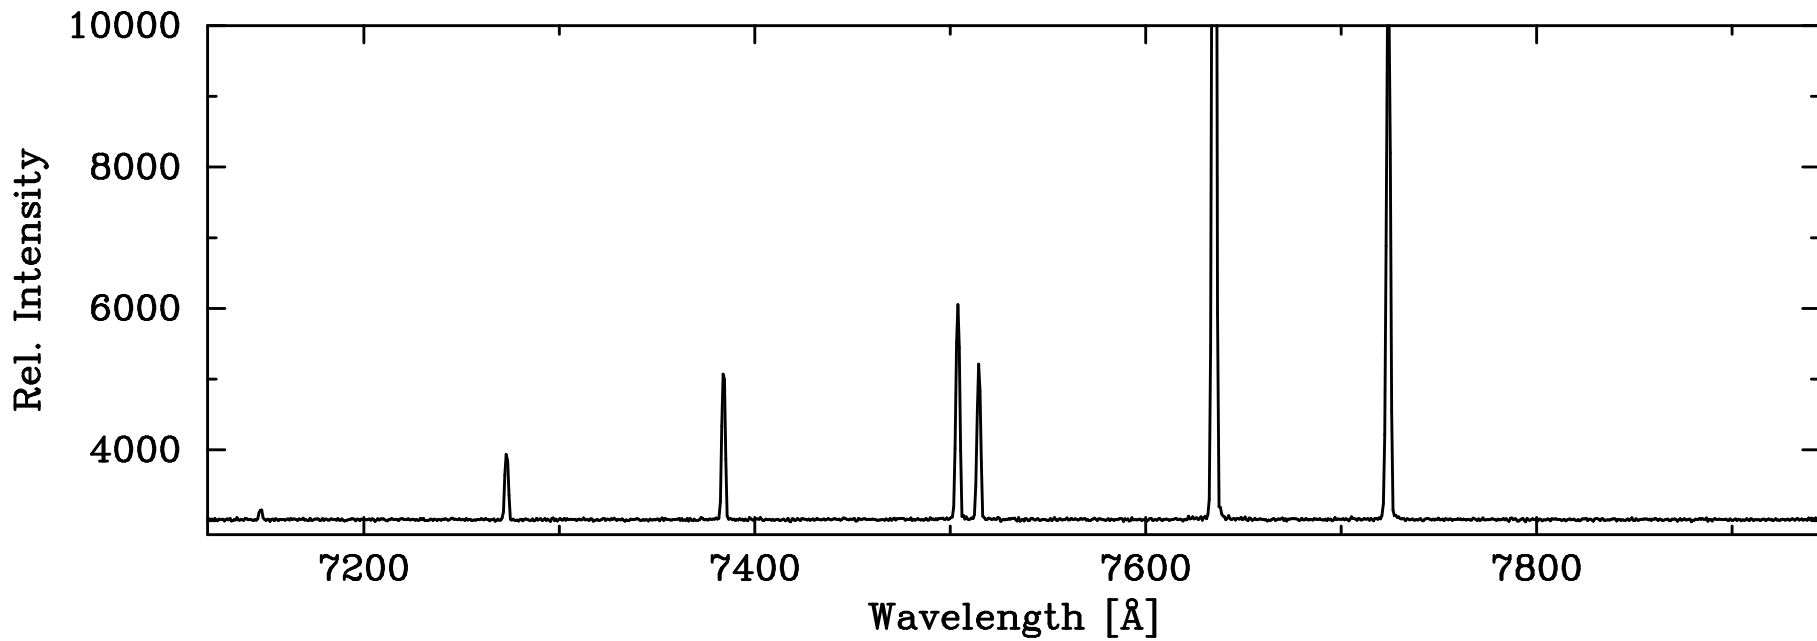

7147.04 ArI

7272.94 ArI

7383.98 ArI

7503.87 ArI

7514.65 ArI

7635.11 ArI