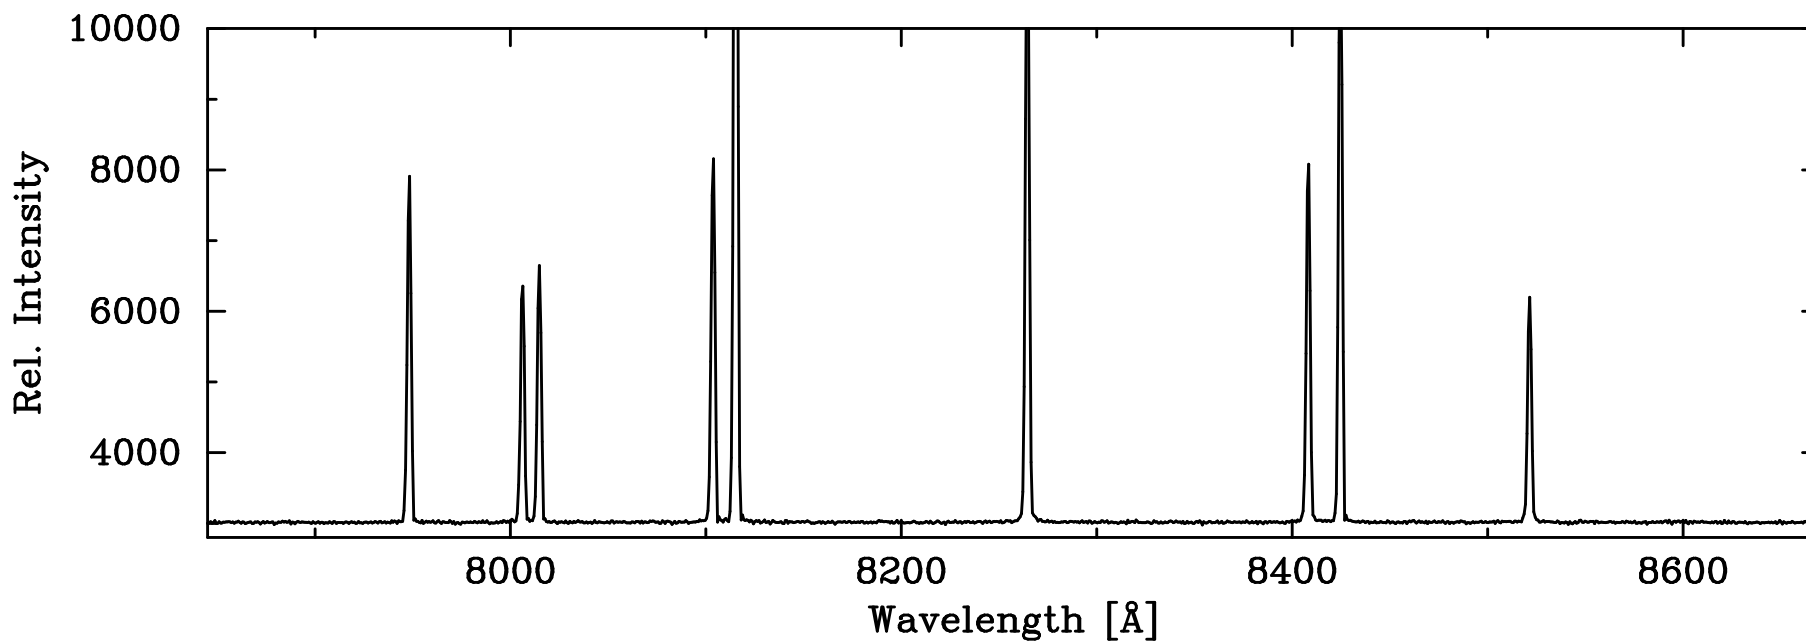

# HgAr Penray – COSMOS High-Res Red Grating Center Slit

7948.18 ArI

8006.16 ArI  
8014.79 ArI

8103.69 ArI  
8115.31 ArI

8264.52 ArI

8408.21 ArI  
8424.65 ArI

8521.44 ArI

8667.94 ArI