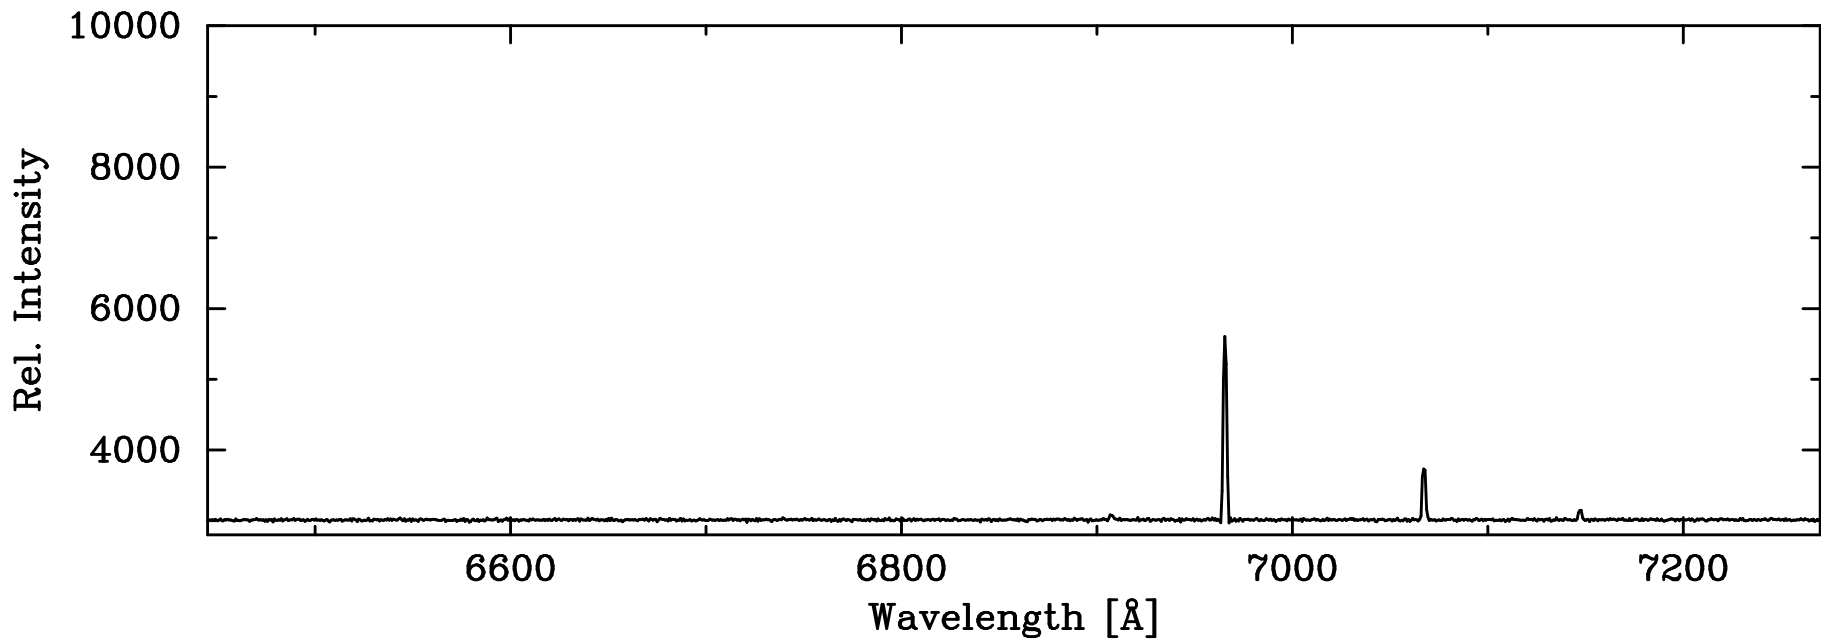

HgAr Penray – COSMOS High-Res Red Grating Center Slit

6907.46 HgI

6965.43 ArI

7147.04 ArI

HgAr Penray – COSMOS High-Res Red Grating Center Slit

7147.04 ArI

7272.94 ArI

7383.98 ArI