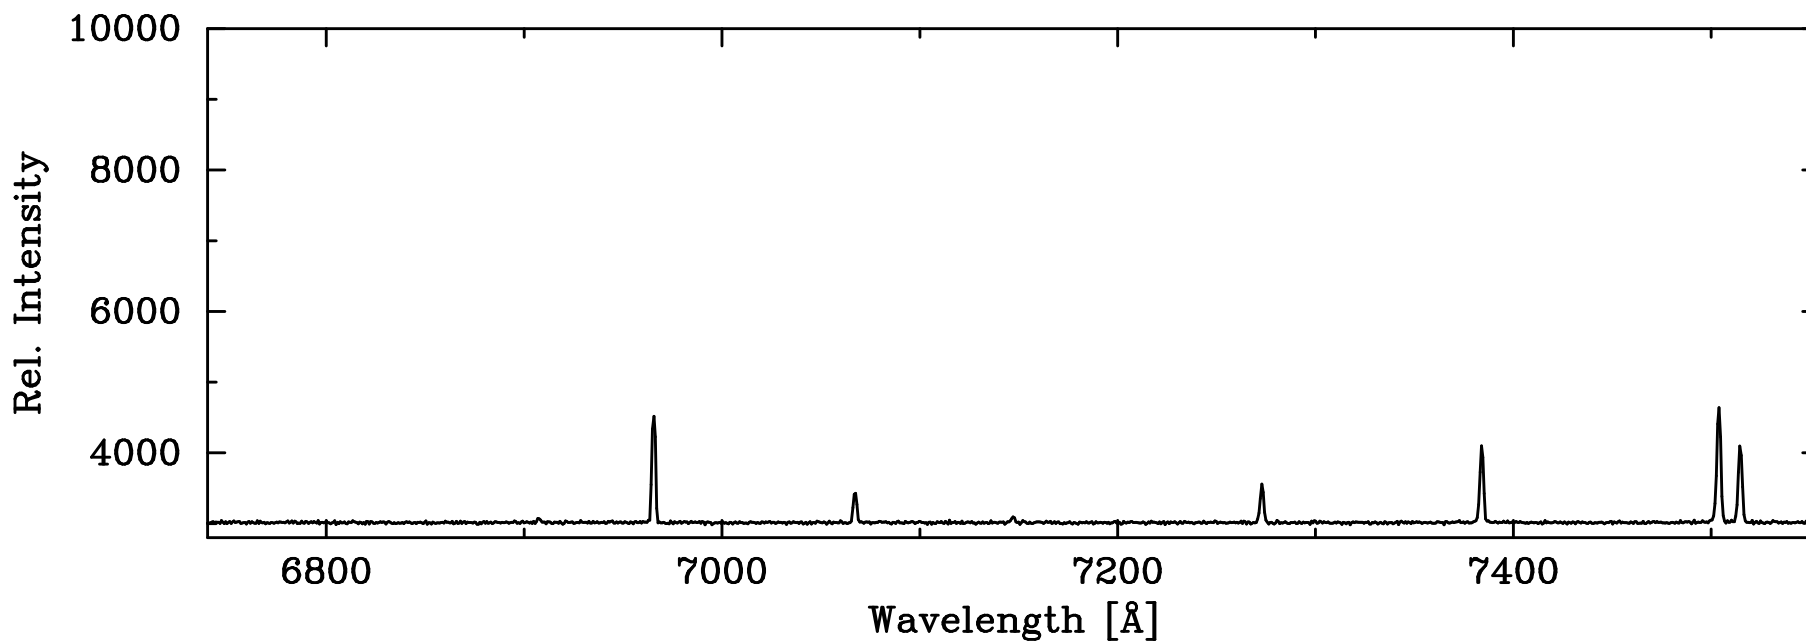

6907.46 HgI

6965.43 ArI

7147.04 ArI

7272.94 ArI

7383.98 ArI

7503.87 ArI

7514.65 ArI