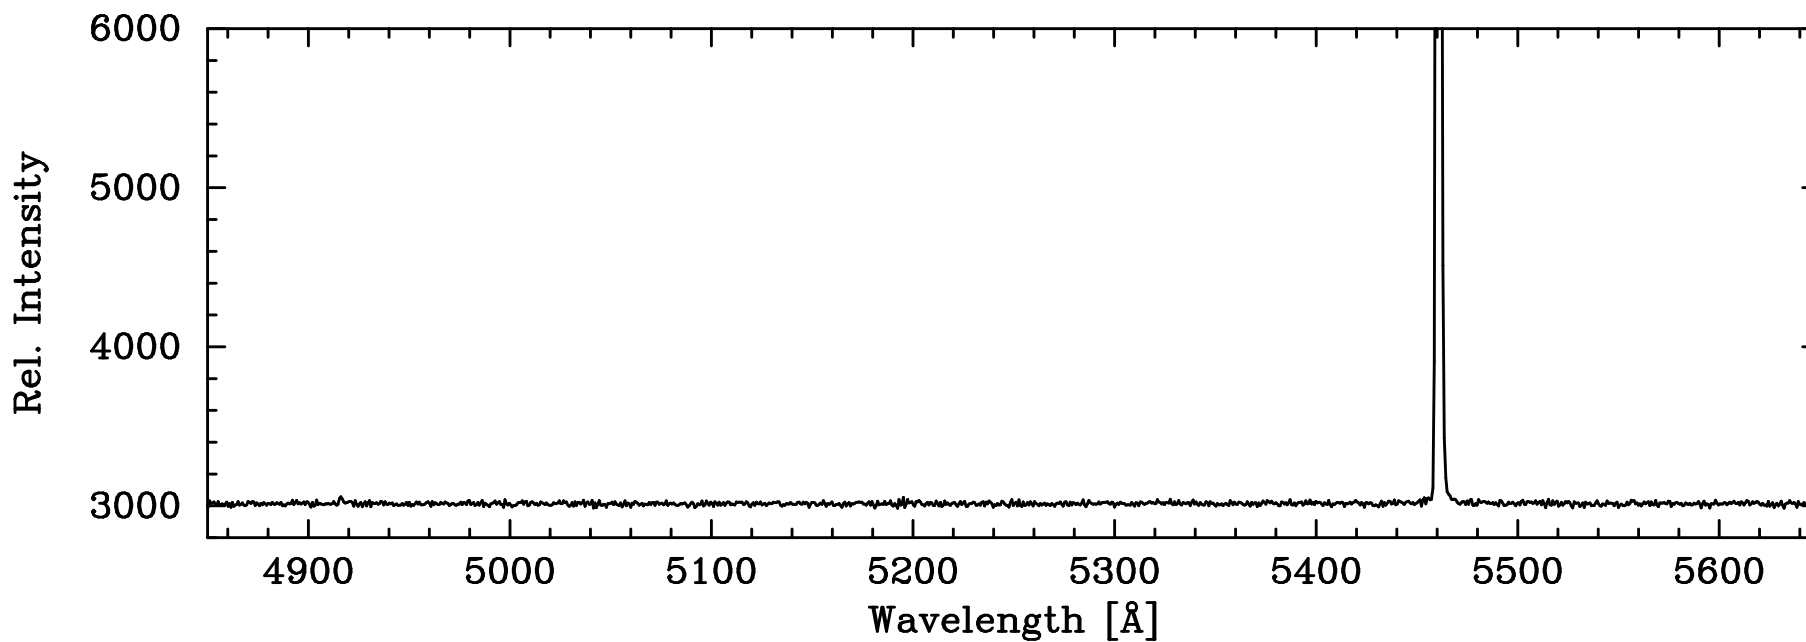

HgAr Penray – COSMOS Blue Grating Red Slit

4339.22 HgI
4347.49 HgI
4358.34 HgI

4916.07 HgI

HgAr Penray – COSMOS Blue Grating Red Slit

4916.07 HgI

5460.75 HgI

HgAr Penray – COSMOS Blue Grating Red Slit

5769.61 HgI
5790.67 HgI