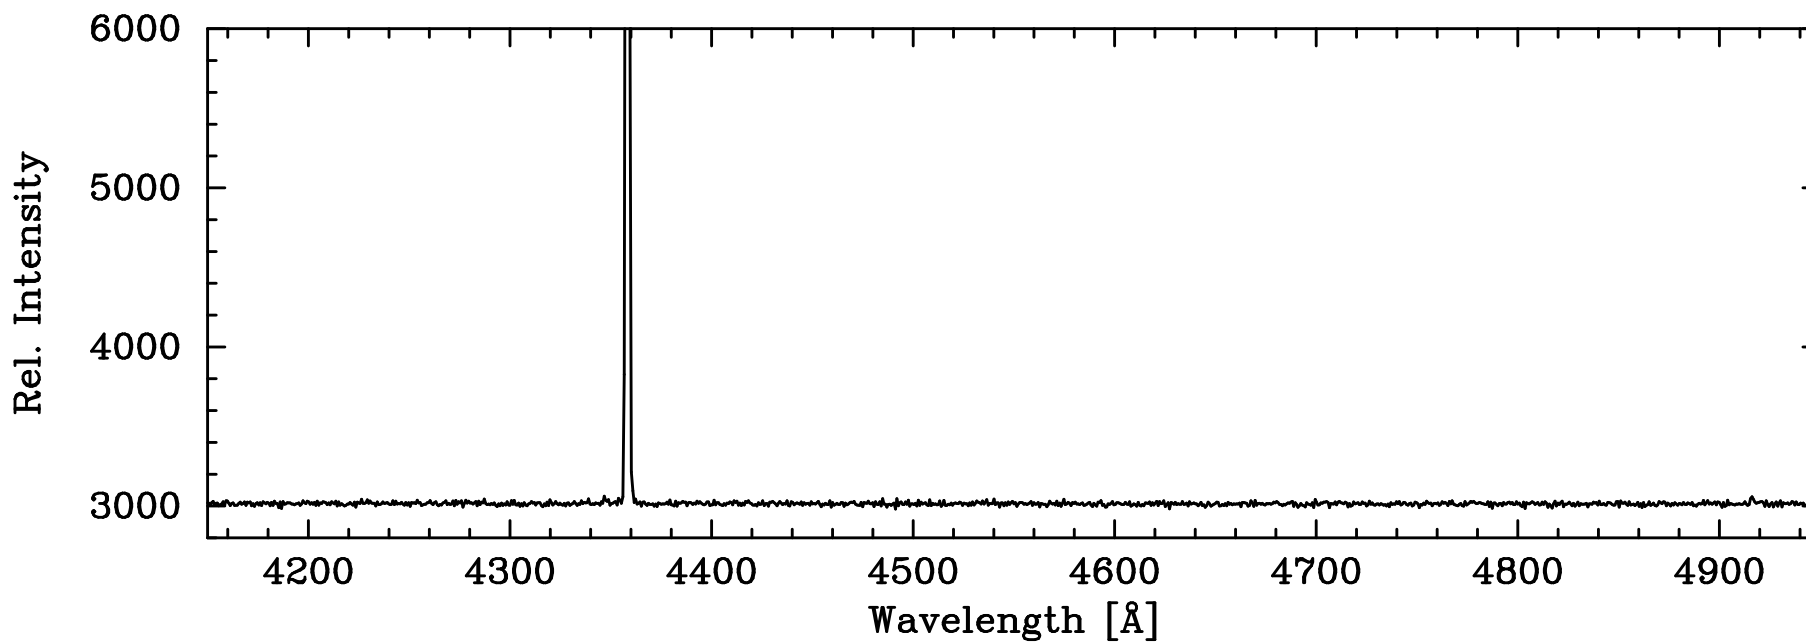

HgAr Penray – COSMOS Blue Grating Red Slit

4339.22 HgI
4347.49 HgI
4358.34 HgI

4916.07 HgI

HgAr Penray – COSMOS Blue Grating Red Slit

4916.07 HgI

5460.75 HgI

HgAr Penray – COSMOS Blue Grating Red Slit

5769.61 HgI
5790.67 HgI