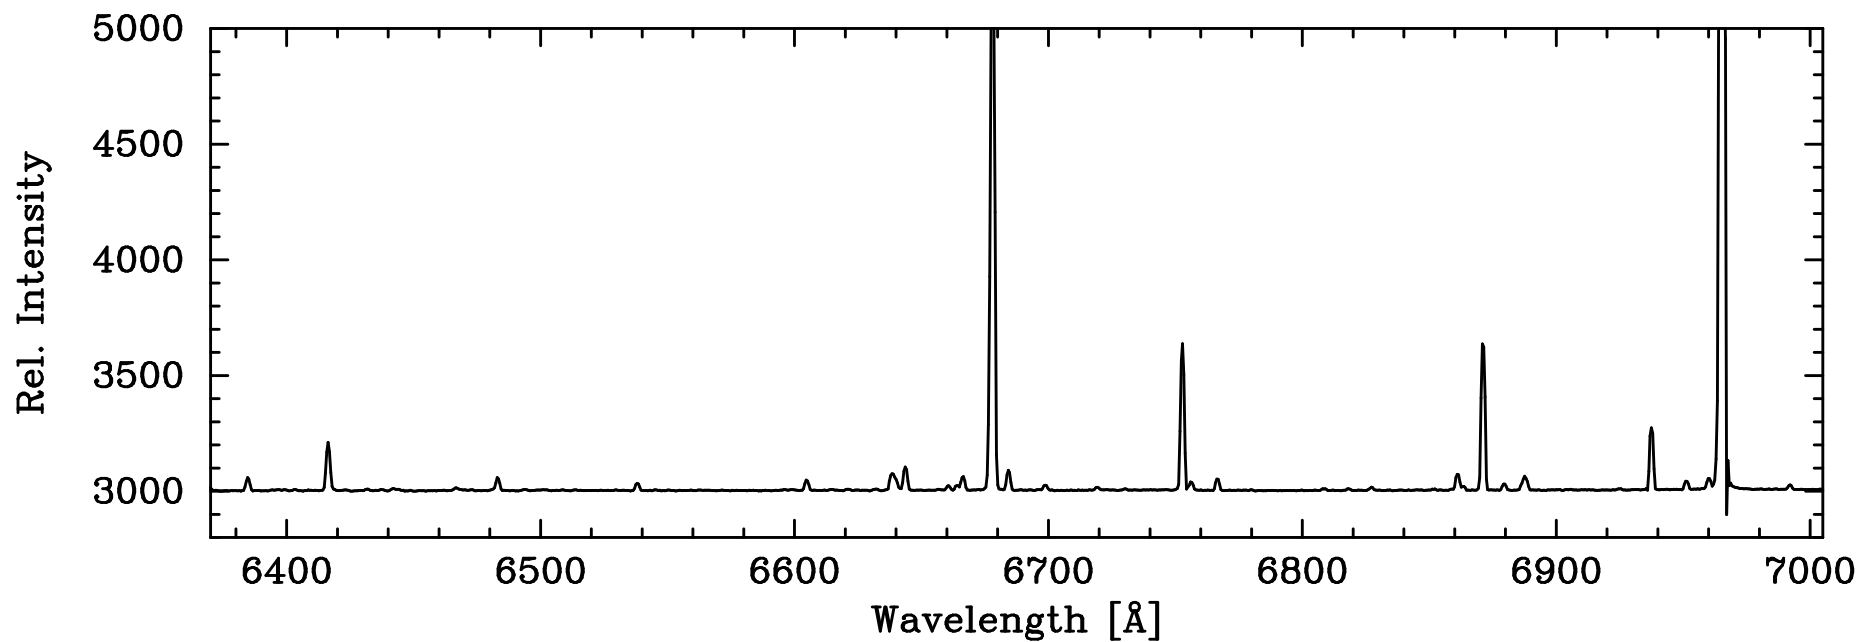

6416.31 ArI

6483.08 ArI

6678.20 blend

6965.43 ArI