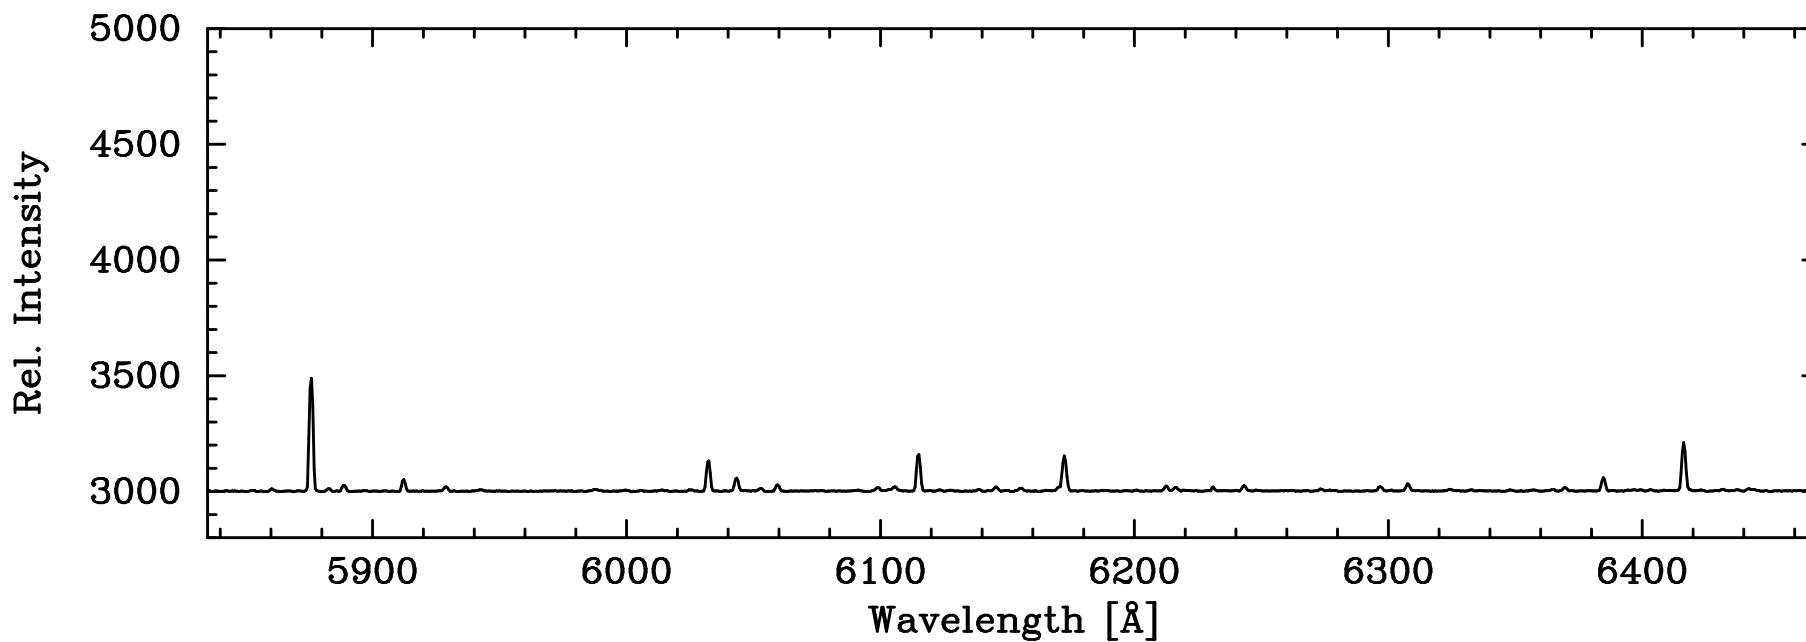

CuHeAr Hollow Cathode – COSMOS Visual Grating Red Slit

5495.87 ArI

5606.73 ArI

5700.24 CuI

5782.13 CuI

5875.62 HeI

5912.09 ArI

CuHeAr Hollow Cathode – COSMOS Visual Grating Red Slit

5875.62 HeI

5912.09 ArI

6032.13 ArI

6043.22 ArI

6114.92 ArII

6416.31 ArI

CuHeAr Hollow Cathode – COSMOS Visual Grating Red Slit

6416.31 ArI