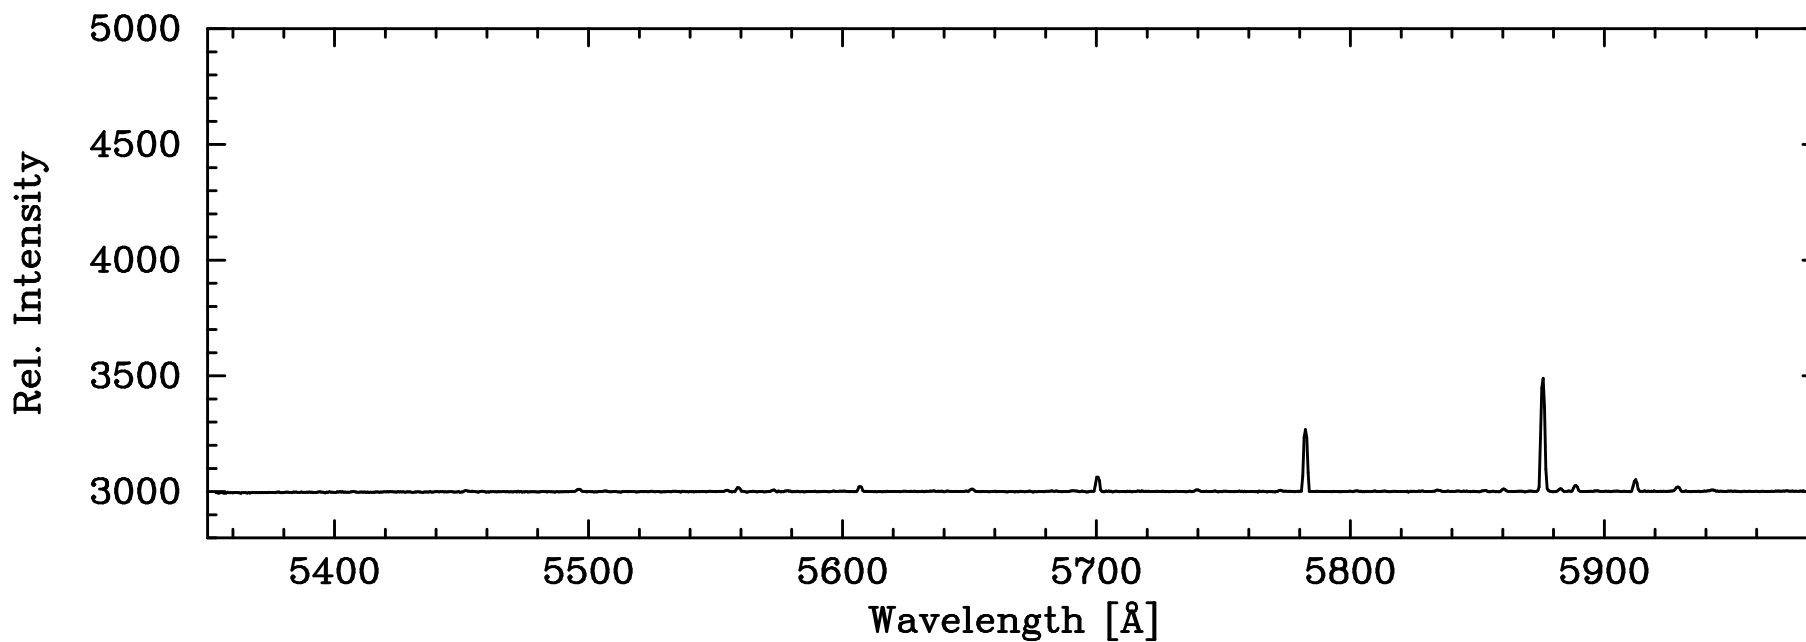

CuHeAr Hollow Cathode – COSMOS Visual Grating Red Slit

5495.87 ArI

5606.73 ArI

5700.24 CuI

5782.13 CuI

5875.62 HeI

5912.09 ArI

CuHeAr Hollow Cathode – COSMOS Visual Grating Red Slit