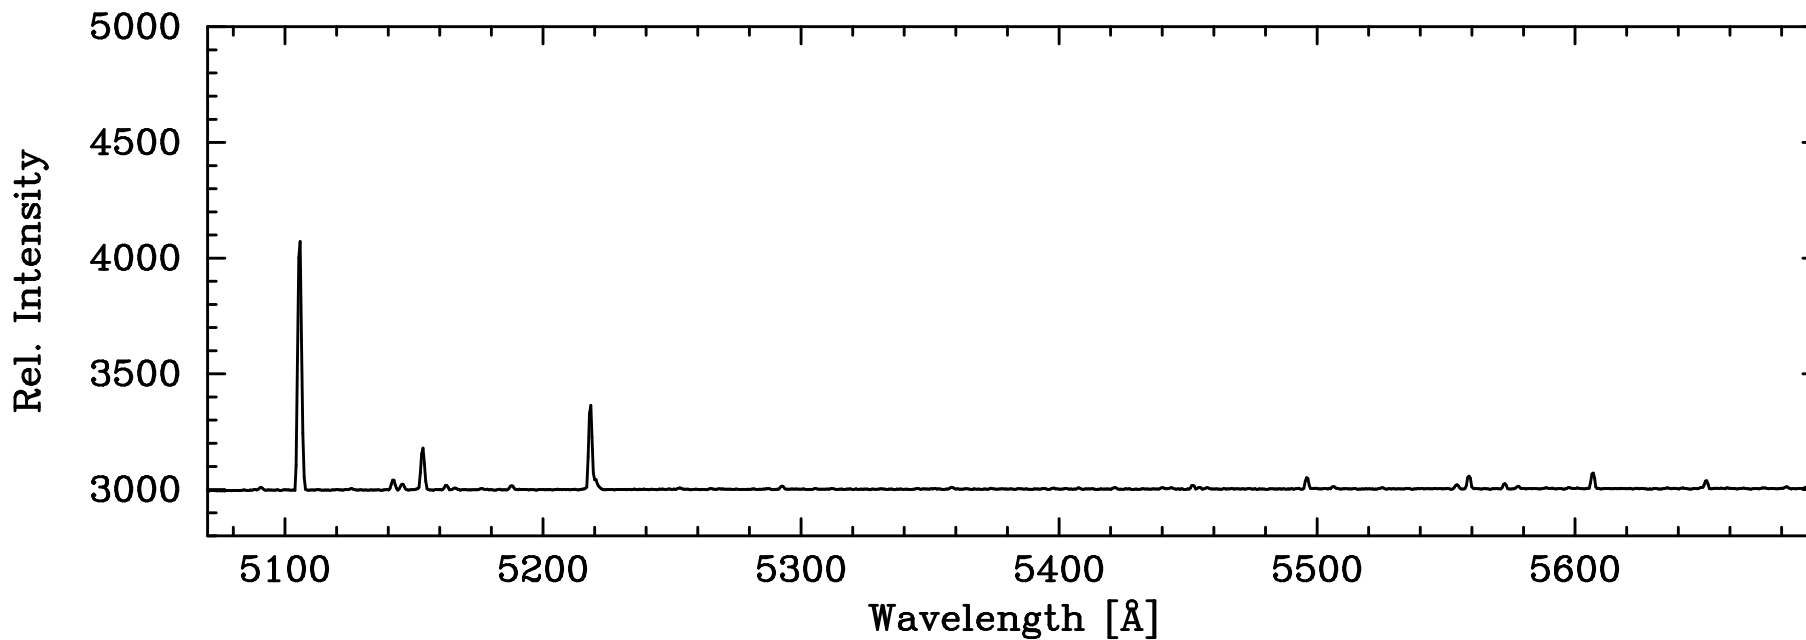

CuHeAr Hollow Cathode – COSMOS Visual Grating Center Slit

5105.54 CuI

5153.23 CuI

5218.20 CuI

5495.87 ArI

5606.73 ArI

CuHeAr Hollow Cathode – COSMOS Visual Grating Center Slit

5606.73 ArI