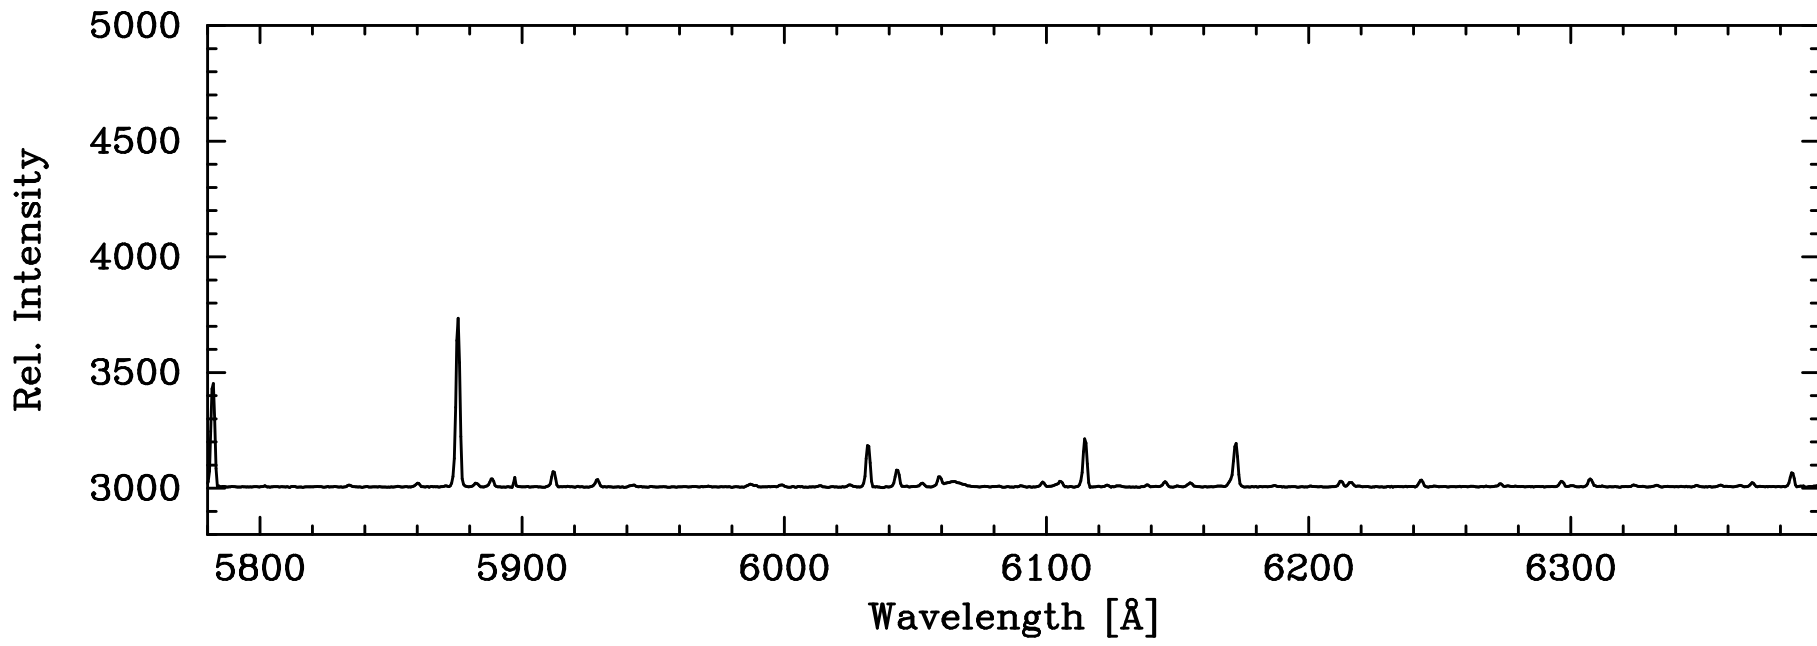

5782.13 CuI

5875.62 HeI

5912.09 ArI

6032.13 ArI

6043.22 ArI

6114.92 ArII