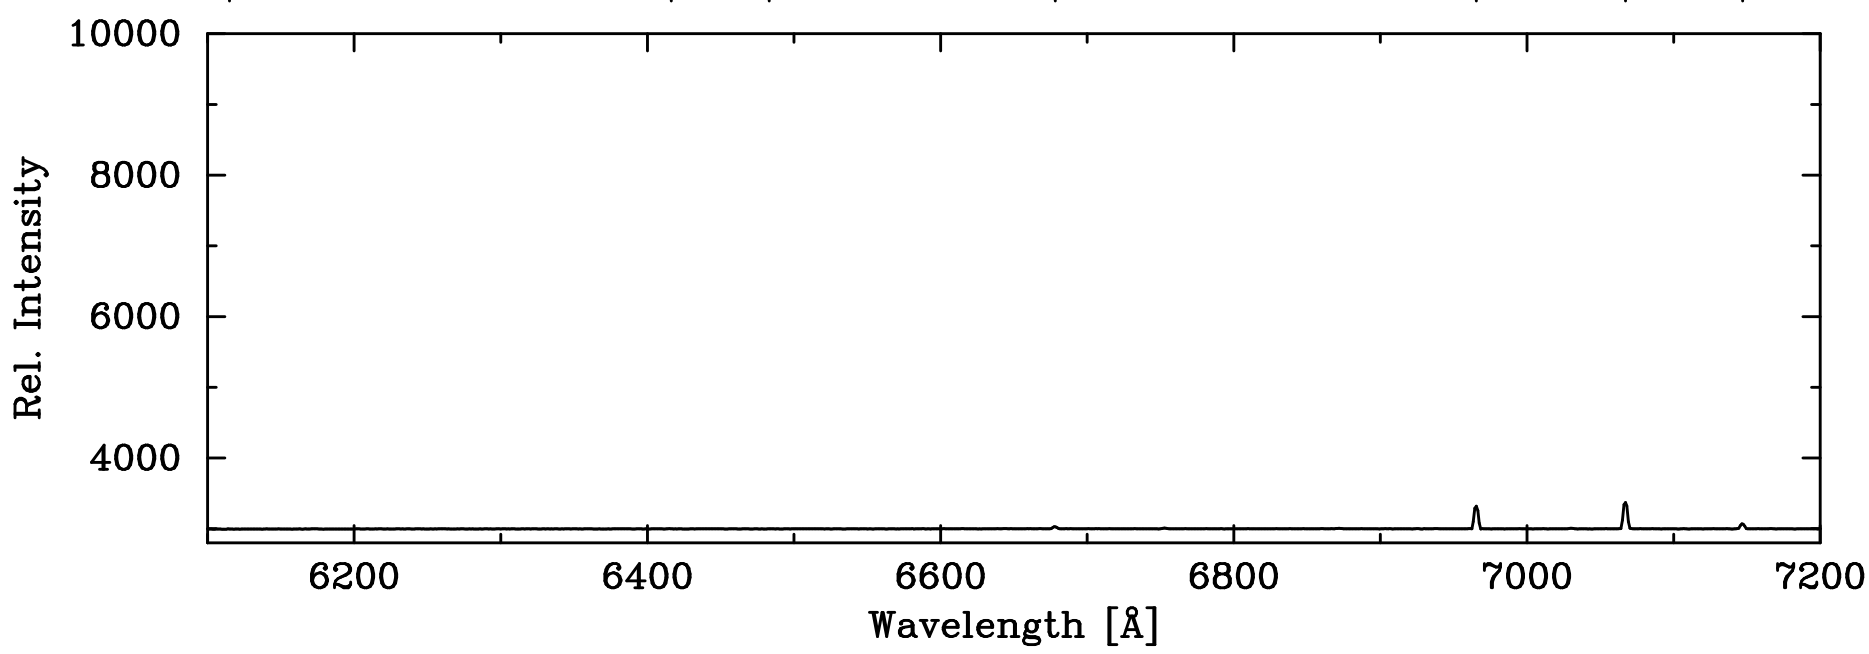

CuHeAr Hollow Cathode – COSMOS Red Grating Red Slit

CuHeAr Hollow Cathode – COSMOS Red Grating Red Slit

6965.43 ArI

7067.22 ArI

7147.04 ArI

7272.94 ArI

7383.98 ArI

7503.87 ArI