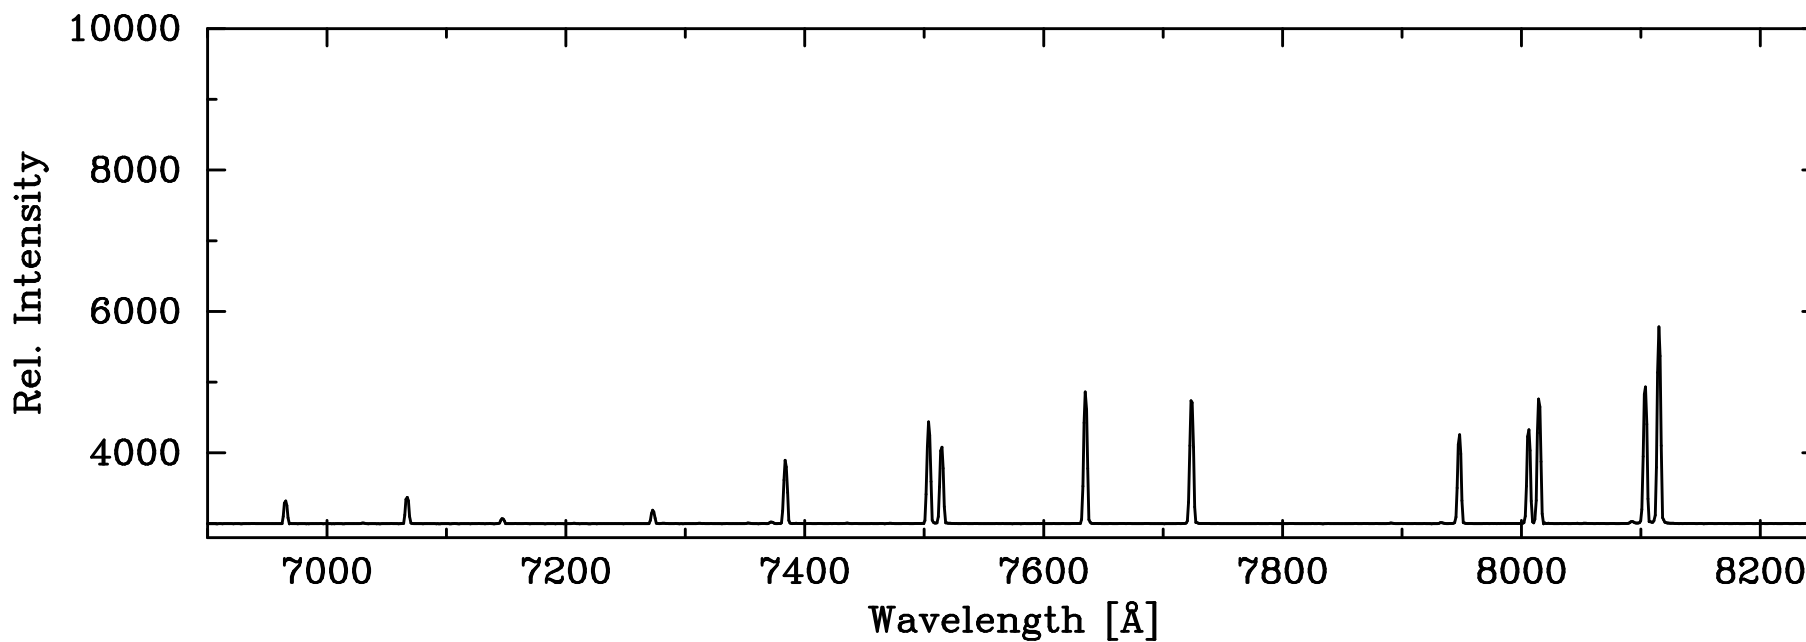

CuHeAr Hollow Cathode – COSMOS Red Grating Red Slit

CuHeAr Hollow Cathode – COSMOS Red Grating Red Slit

6965.43 ArI

7067.22 ArI

7147.04 ArI

7272.94 ArI

7383.98 ArI

7503.87 ArI

7514.65 ArI

7635.11 ArI

7948.18 ArI

8006.16 ArI

8014.79 ArI

8103.69 ArI

8115.31 ArI

CuHeAr Hollow Cathode – COSMOS Red Grating Red Slit