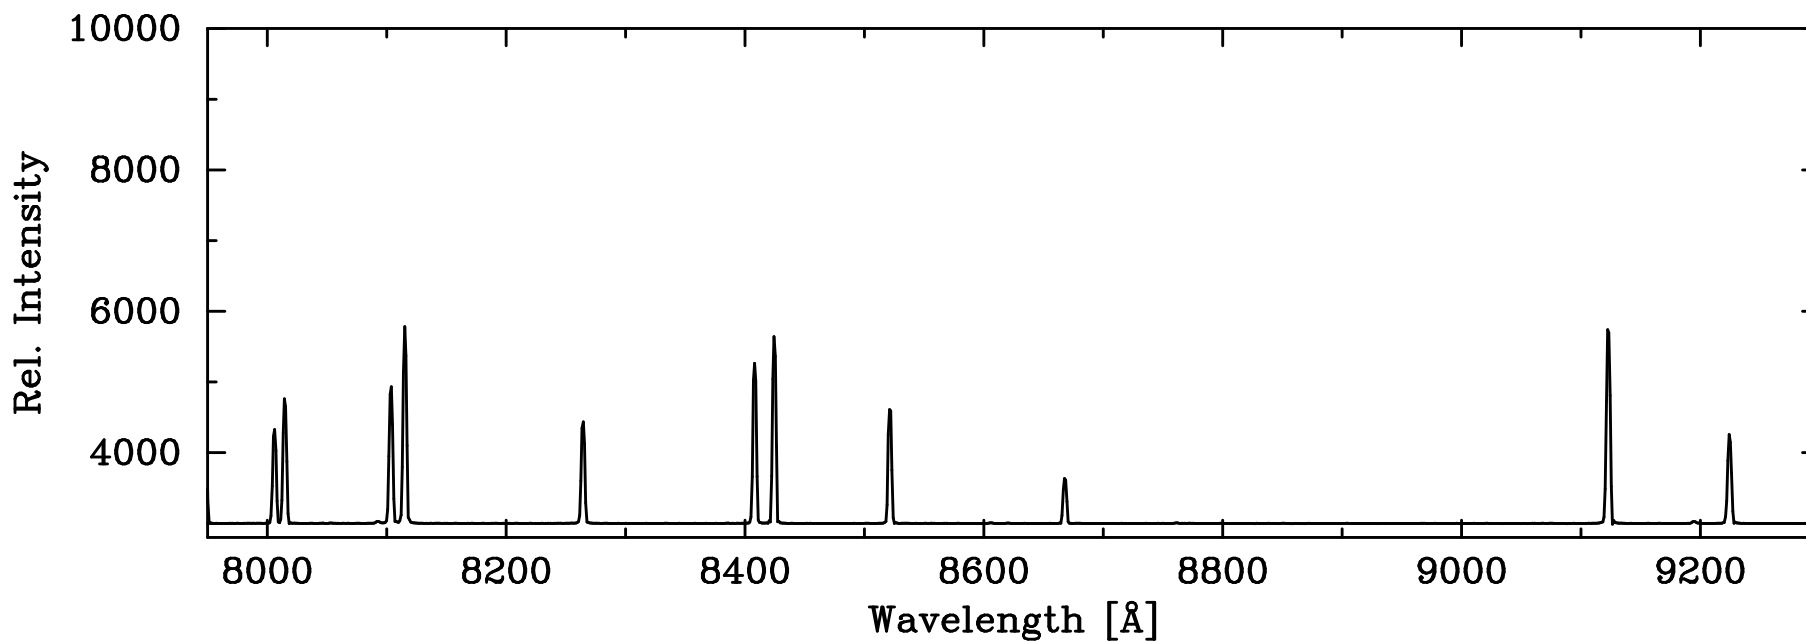

CuHeAr Hollow Cathode – COSMOS Red Grating Red Slit

CuHeAr Hollow Cathode – COSMOS Red Grating Red Slit

6965.43 ArI

7067.22 ArI

7147.04 ArI

7272.94 ArI

7383.98 ArI

7503.87 ArI

8006.16 ArI
8014.79 ArI

8103.69 ArI
8115.31 ArI

8264.52 ArI

8408.21 ArI
8424.65 ArI

8521.44 ArI

8667.94 ArI

9122.97 ArI

9224.50 ArI

CuHeAr Hollow Cathode – COSMOS Red Grating Red Slit

9122.97 Å

9224.50 Å

9354.22 Å

9657.79 Å

9784.50 Å