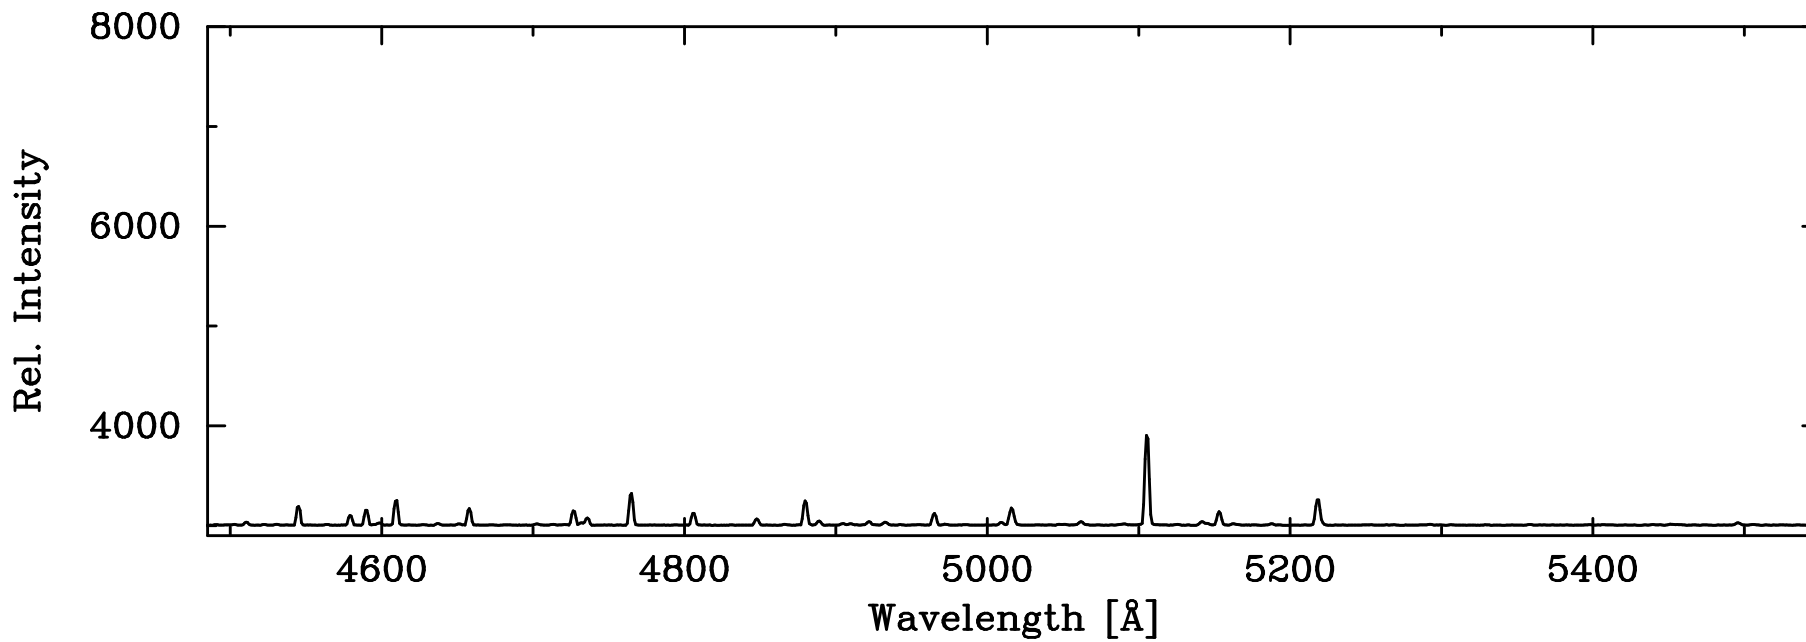

4510.73 ArI

4545.05 ArII

4579.35 ArII

4588.90 ArII

4608.37 ArII

4657.90 ArII

4726.87 ArII

4735.91 ArII

4764.86 ArII

4806.02 ArII

4847.81 ArII

4879.86 ArII

4921.93 HeI

4965.08 ArII

5105.54 CuI

5153.23 CuI

5218.20 CuI

5495.87 ArI