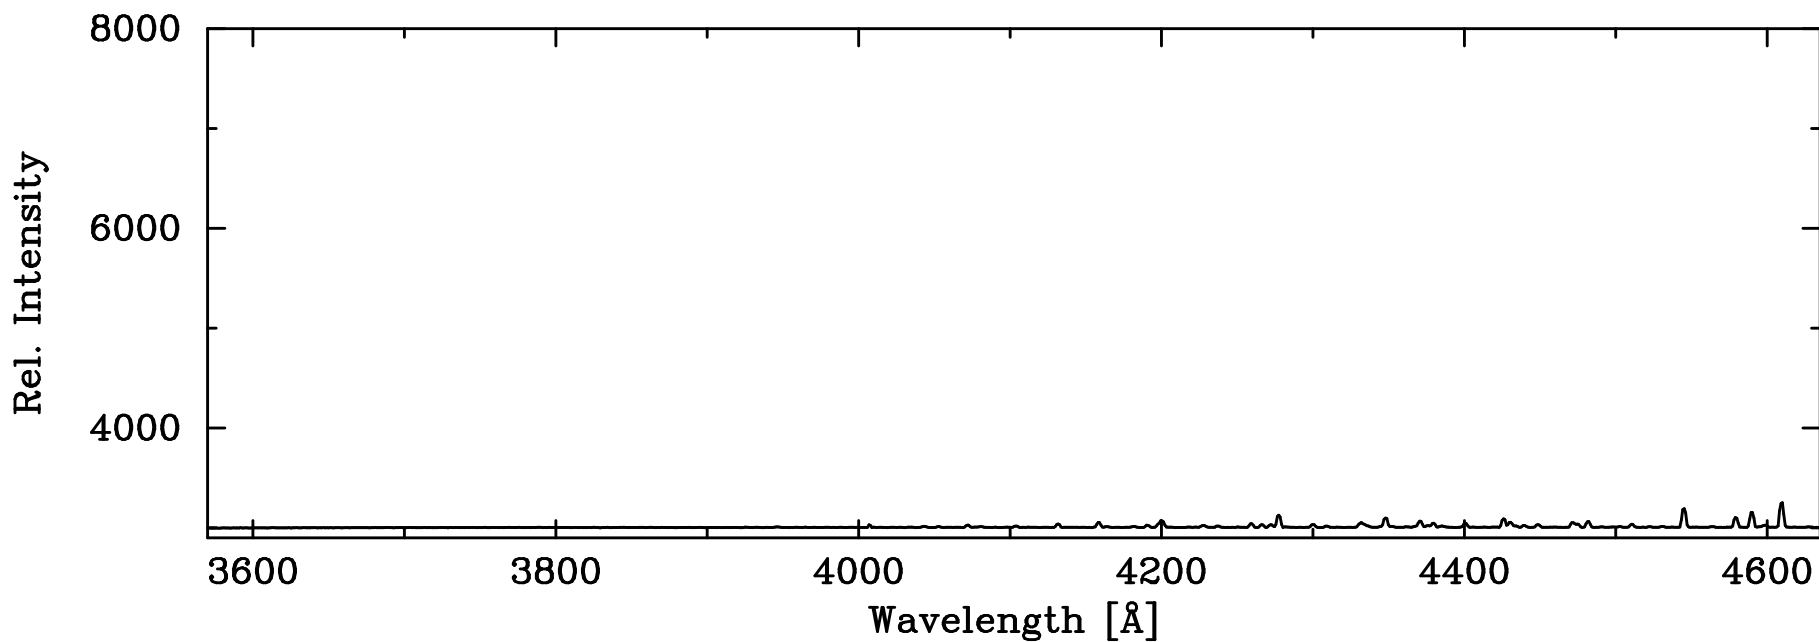

CuHeAr Hollow Cathode – COSMOS Wide Grating Red Slit w/ GG395

CuHeAr Hollow Cathode – COSMOS Wide Grating Red Slit w/ GG395

4510.73 ArI

4545.05 ArII

4579.35 ArII

4588.90 ArII

4608.37 ArII

4657.90 ArII