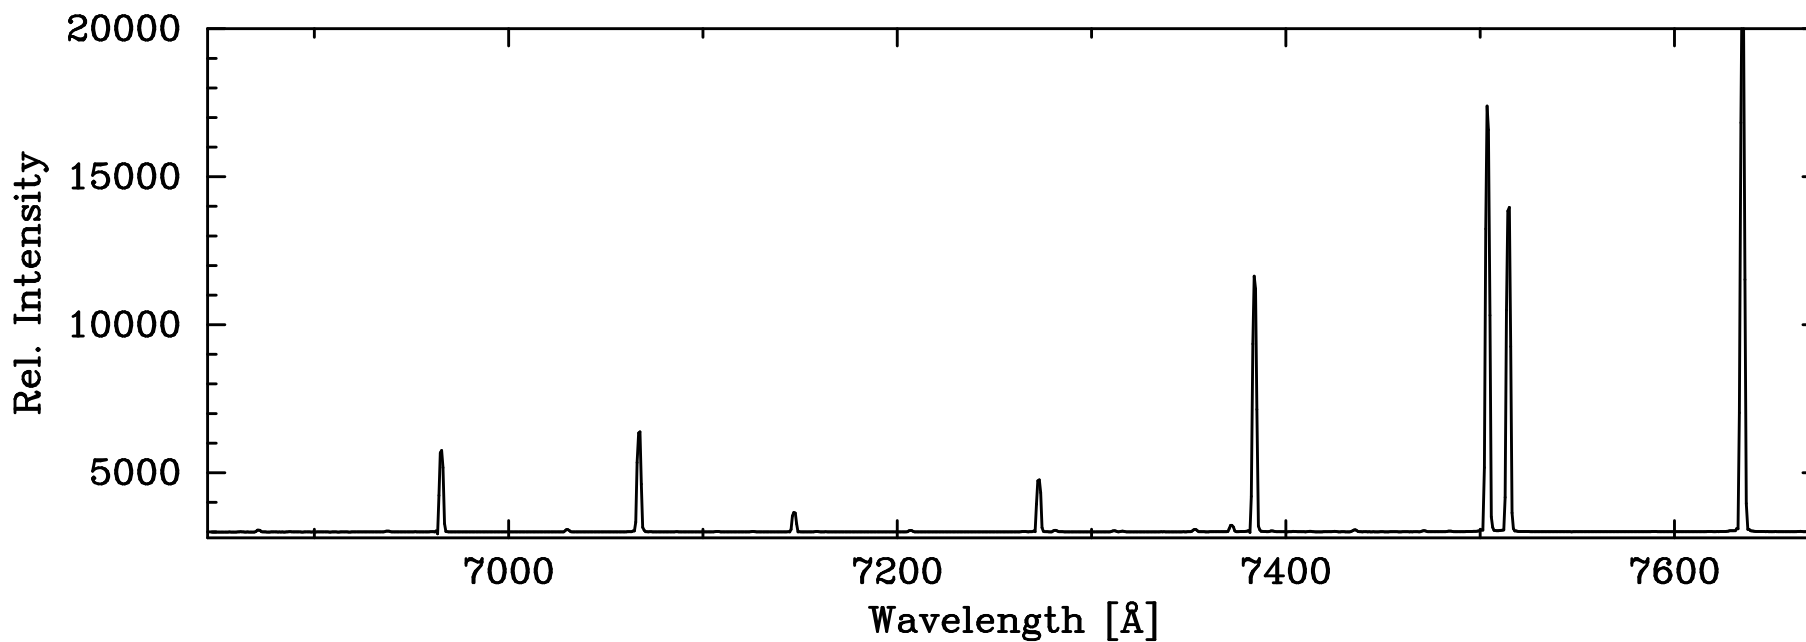

CuHeAr Hollow Cathode – COSMOS High-Res Red Grating Red Slit

6965.43 ArI

7067.22 ArI

7147.04 ArI

7272.94 ArI

7383.98 ArI

7503.87 ArI

7514.65 ArI

7635.11 ArI

CuHeAr Hollow Cathode – COSMOS High-Res Red Grating Red Slit

7635.11 ArI

7948.18 ArI

8006.16 ArI

8014.79 ArI

8103.69 ArI

8115.31 ArI