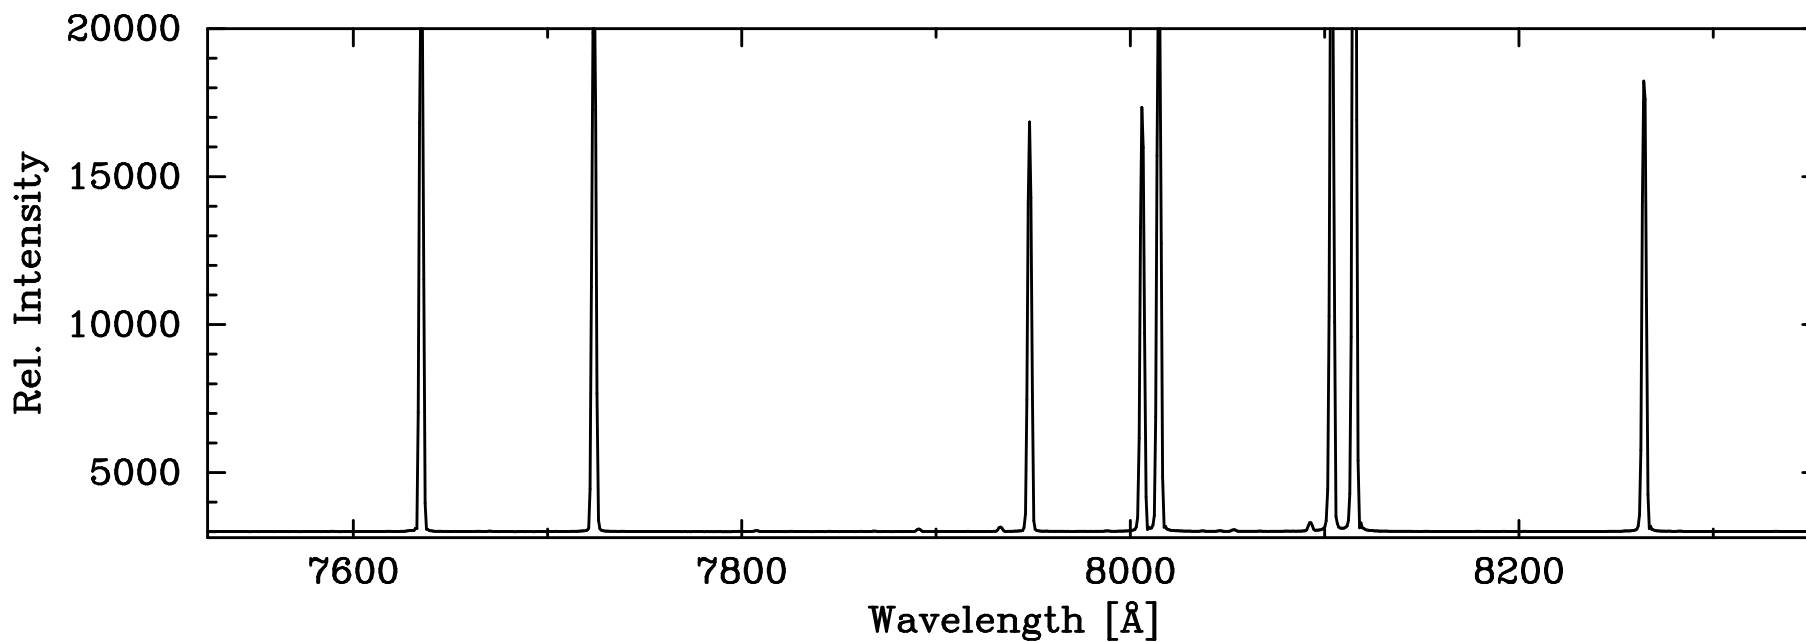

7635.11 ArI

7948.18 ArI

8006.16 ArI

8014.79 ArI

8103.69 ArI

8115.31 ArI

8264.52 ArI