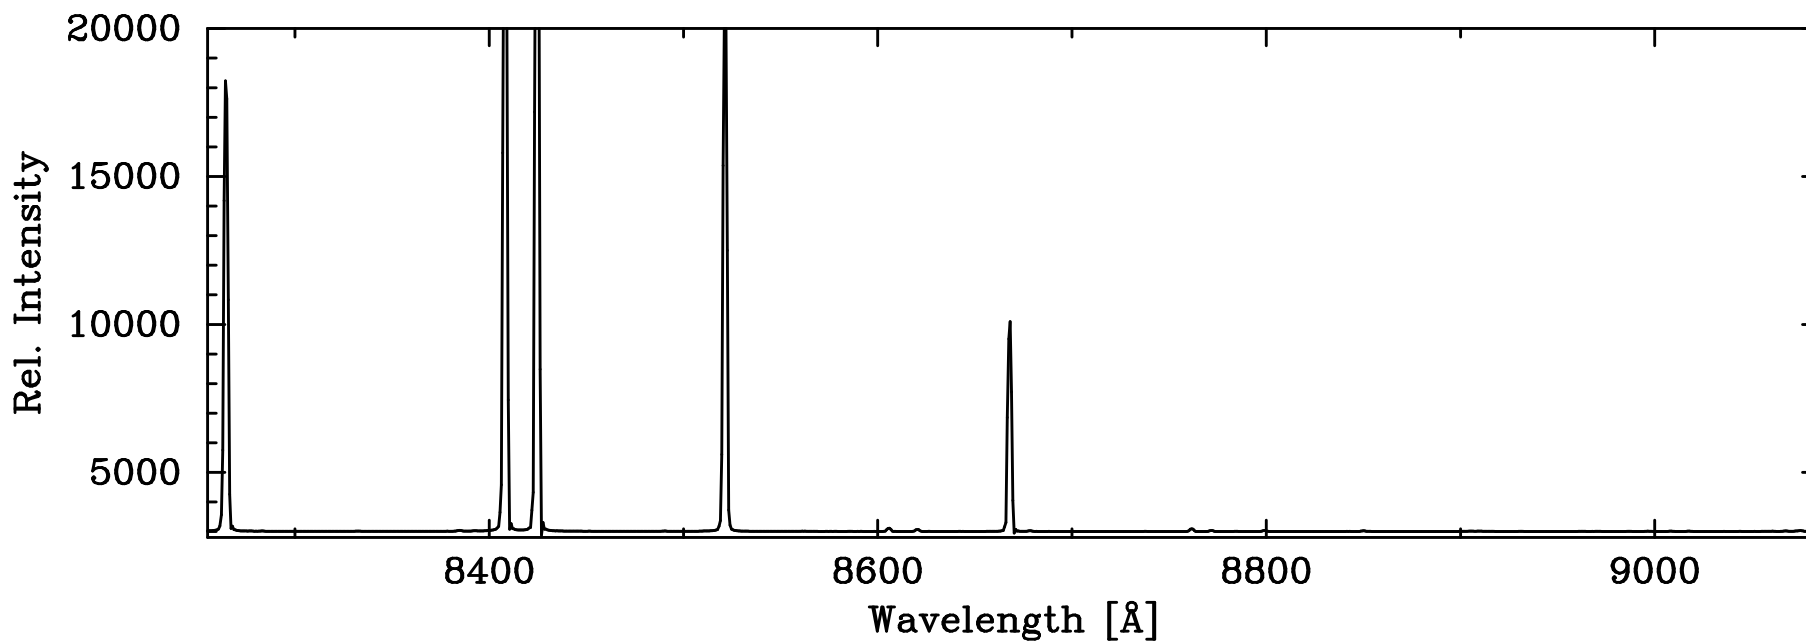

8264.52 ArI

CuHeAr Hollow Cathode – COSMOS High-Res Red Grating Red Slit

8264.52 Å

8408.21 Å

8424.65 Å

8521.44 Å

8667.94 Å

CuHeAr Hollow Cathode – COSMOS High-Res Red Grating Red Slit