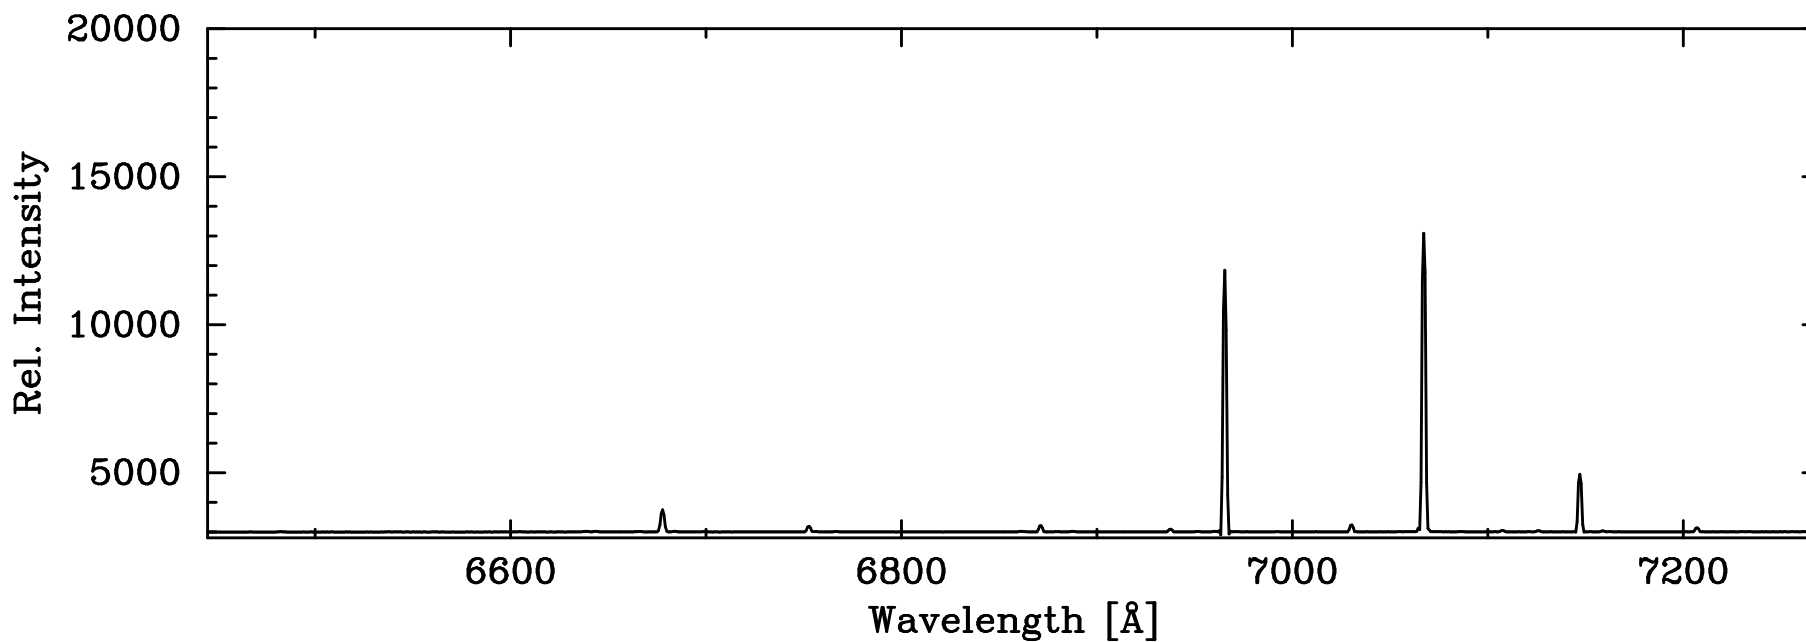

CuHeAr Hollow Cathode – COSMOS High-Res Red Grating Center Slit

6483.08 ArI

6678.20 blend

6965.43 ArI

7067.22 ArI

7147.04 ArI

CuHeAr Hollow Cathode – COSMOS High-Res Red Grating Center Slit

7147.04 ArI