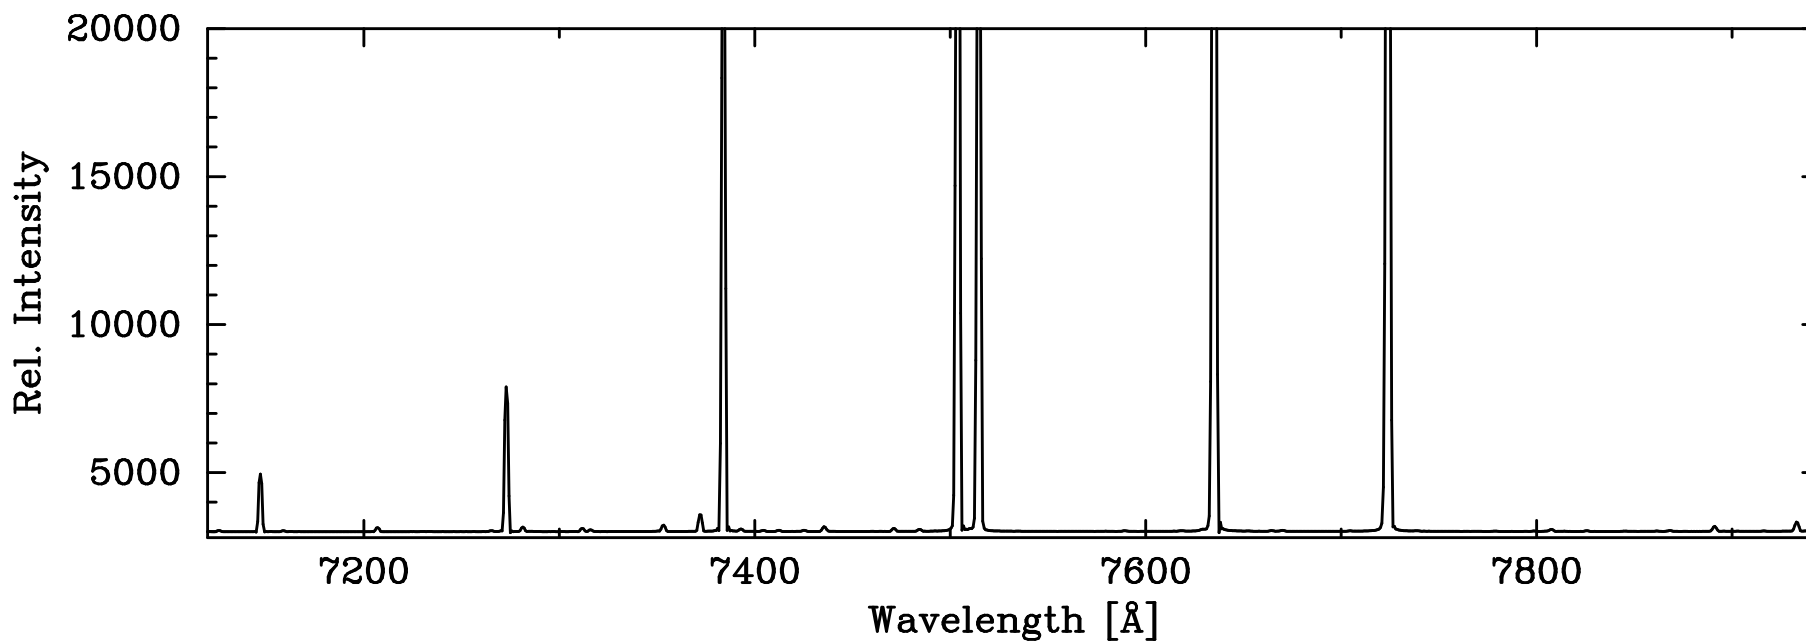

7147.04 ArI

7272.94 ArI

7383.98 ArI

7503.87 ArI

7514.65 ArI

7635.11 ArI