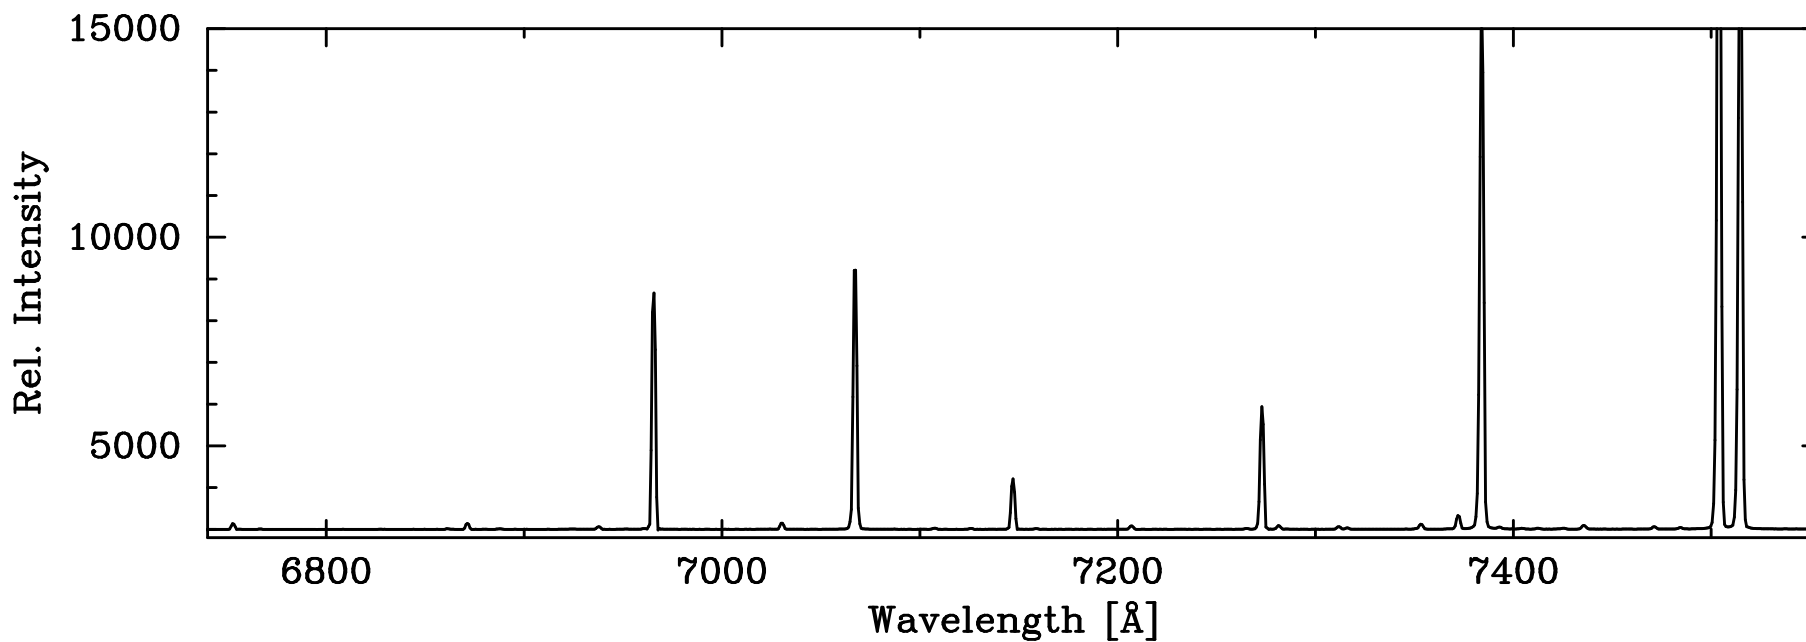

CuHeAr Hollow Cathode – COSMOS High-Res Red Grating Blue Slit

6114.92 ArII

6416.31 ArI

6483.08 ArI

6678.20 blend

CuHeAr Hollow Cathode – COSMOS High-Res Red Grating Blue Slit

6965.43 ArI

7067.22 ArI

7147.04 ArI

7272.94 ArI

7383.98 ArI

7503.87 ArI

7514.65 ArI

CuHeAr Hollow Cathode – COSMOS High-Res Red Grating Blue Slit

7503.87 ArI

7514.65 ArI