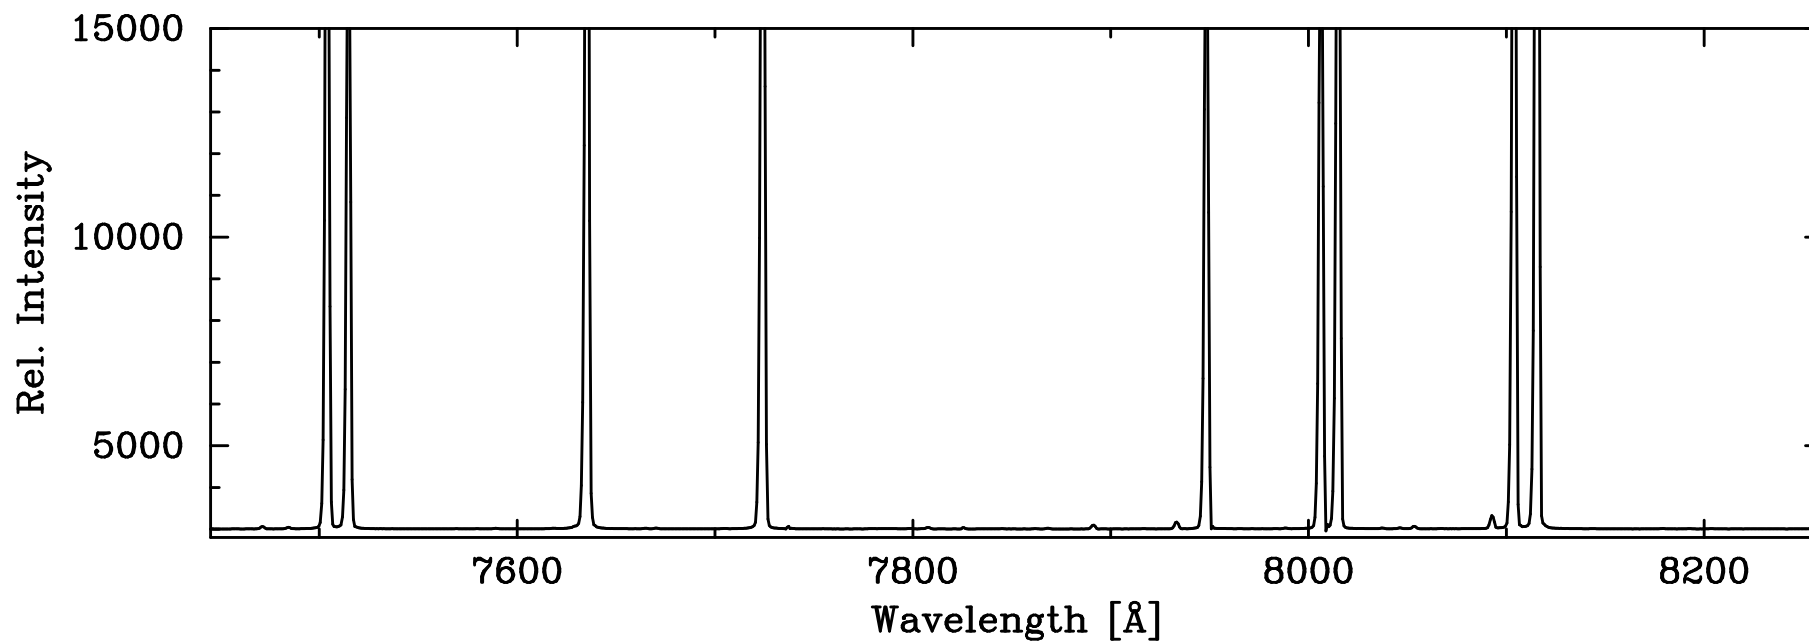

7635.11 ArI

7948.18 ArI

8006.16 ArI

8014.79 ArI

8103.69 ArI

8115.31 ArI

CuHeAr Hollow Cathode – COSMOS High-Res Red Grating Blue Slit

8115.31 ArI