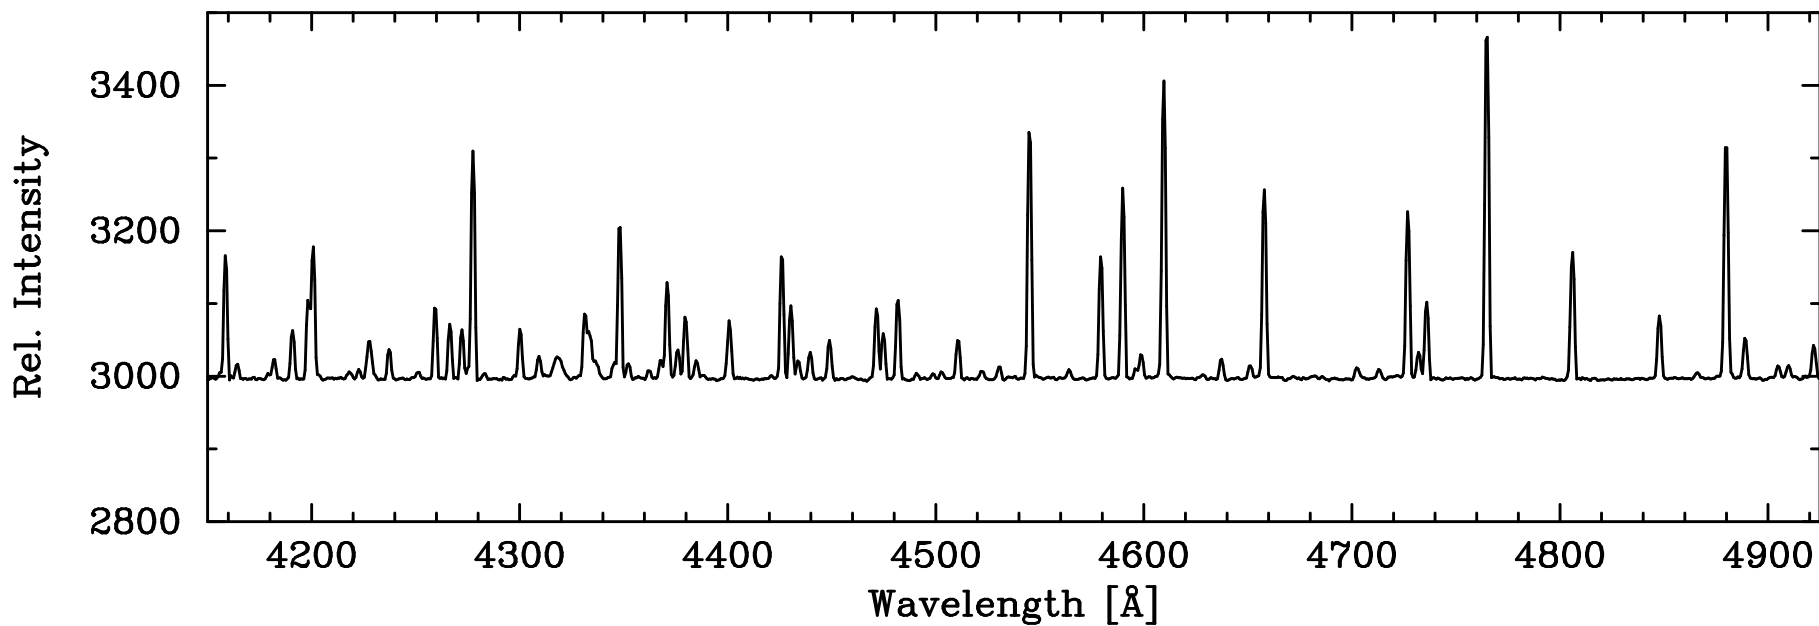

4103.91 ArII

4131.72 ArII

4158.59 ArI

4237.22 ArII

CuHeAr Hollow Cathode – COSMOS Blue Grating Blue Slit

CuHeAr Hollow Cathode – COSMOS Blue Grating Blue Slit

4847.81 ArII

4879.86 ArII